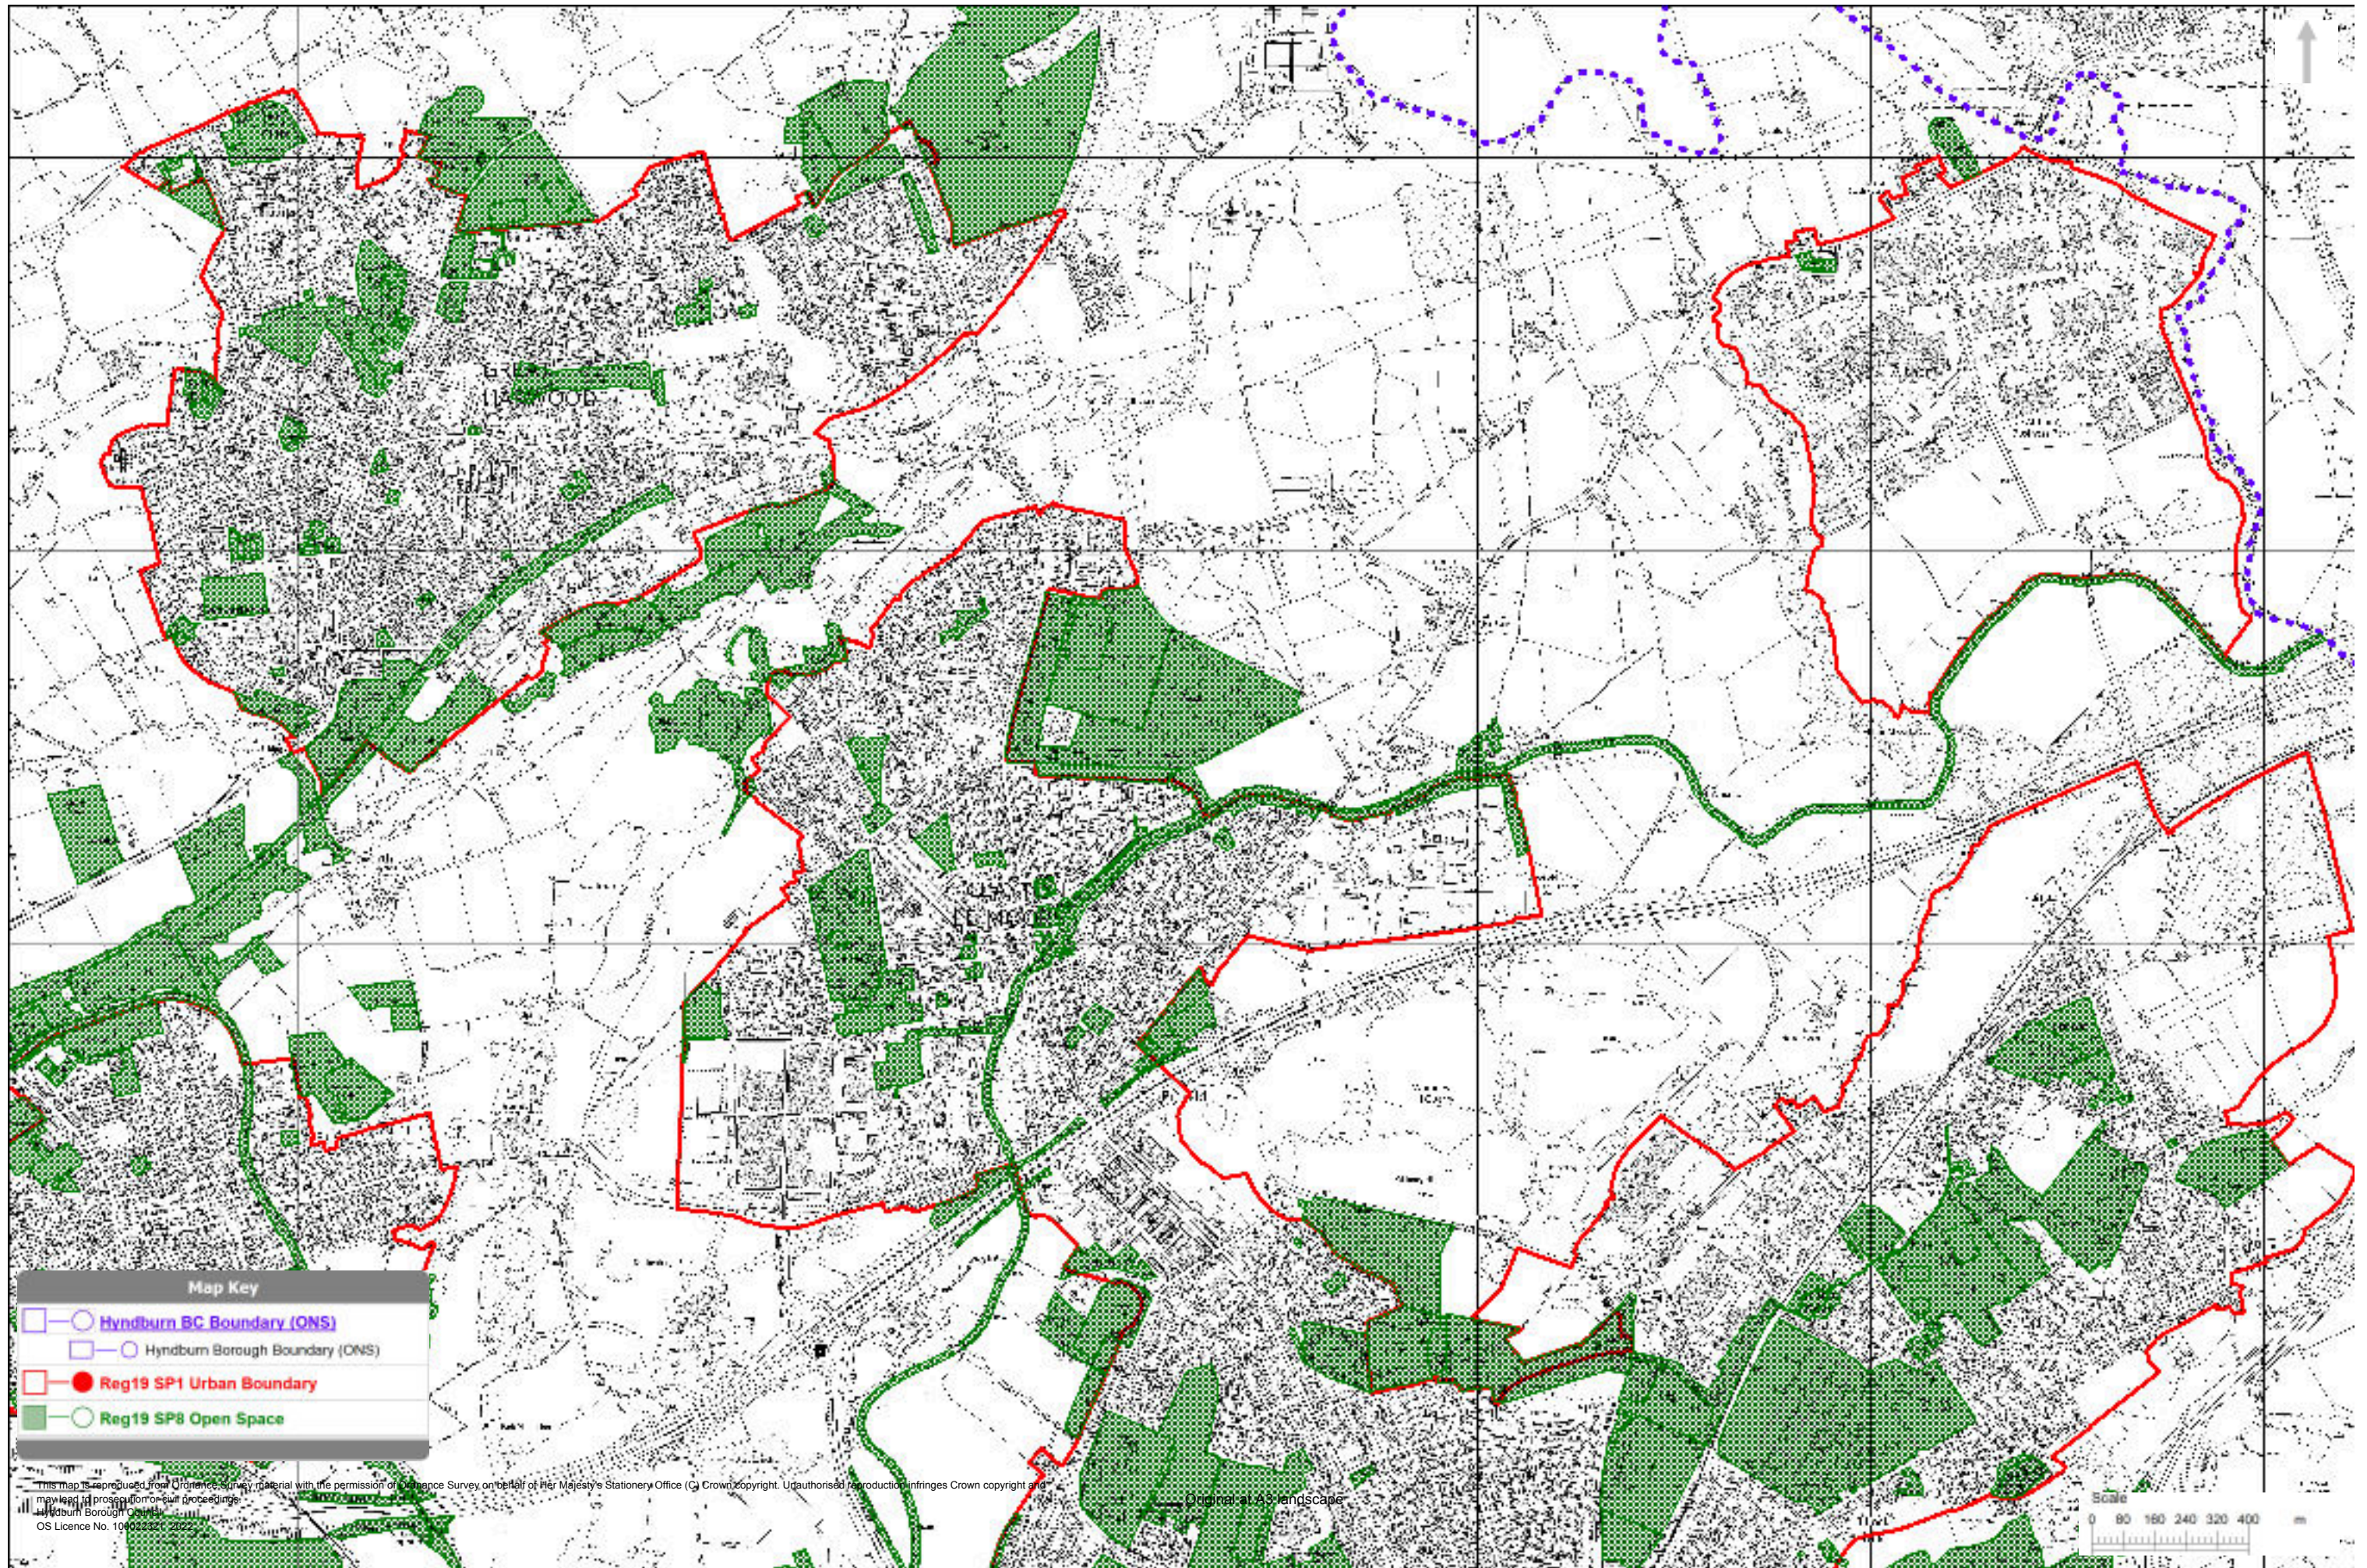

Original print at A3 portrait

Map Key

- Hyndburn BC Boundary (ONS)
- Hyndburn Borough Boundary (ONS)
- Reg19 SP1 Urban Boundary
- Reg19 SP8 Open Space

This map is reproduced from Ordnance Survey material with the permission of Ordnance Survey on behalf of Her Majesty's Stationary Office (C) Crown copyright. Unauthorised reproduction infringes Crown copyright and may lead to prosecution or civil proceedings.
Hyndburn Borough Council
OS Licence No. 100022321, 2022

Original at A3 landscape

Original print at A3 portrait

Map Key

- Hyndburn BC Boundary (ONS)
- Hyndburn Borough Boundary (ONS)
- Reg19 SP1 Urban Boundary
- Reg19 SP8 Open Space

This map is reproduced from Ordnance Survey material with the permission of Ordnance Survey on behalf of Her Majesty's Stationery Office (C) Crown copyright. Unauthorised reproduction infringes Crown copyright and may lead to prosecution or civil proceedings.
Hyndburn Borough Council
OS Licence No. 100022821, 2022

Original at A8 landscape

Map Key

- Hyndburn BC Boundary (ONS)
- Hyndburn Borough Boundary (ONS)
- Reg19 SP1 Urban Boundary
- Reg19 SP8 Open Space

This map is reproduced from Ordnance Survey material with the permission of Ordnance Survey on behalf of Her Majesty's Stationery Office. (C) Crown copyright. Unauthorised reproduction infringes Crown copyright and may lead to prosecution or civil proceedings.
 Hyndburn Borough Council
 OS Licence No. 10002321/2022