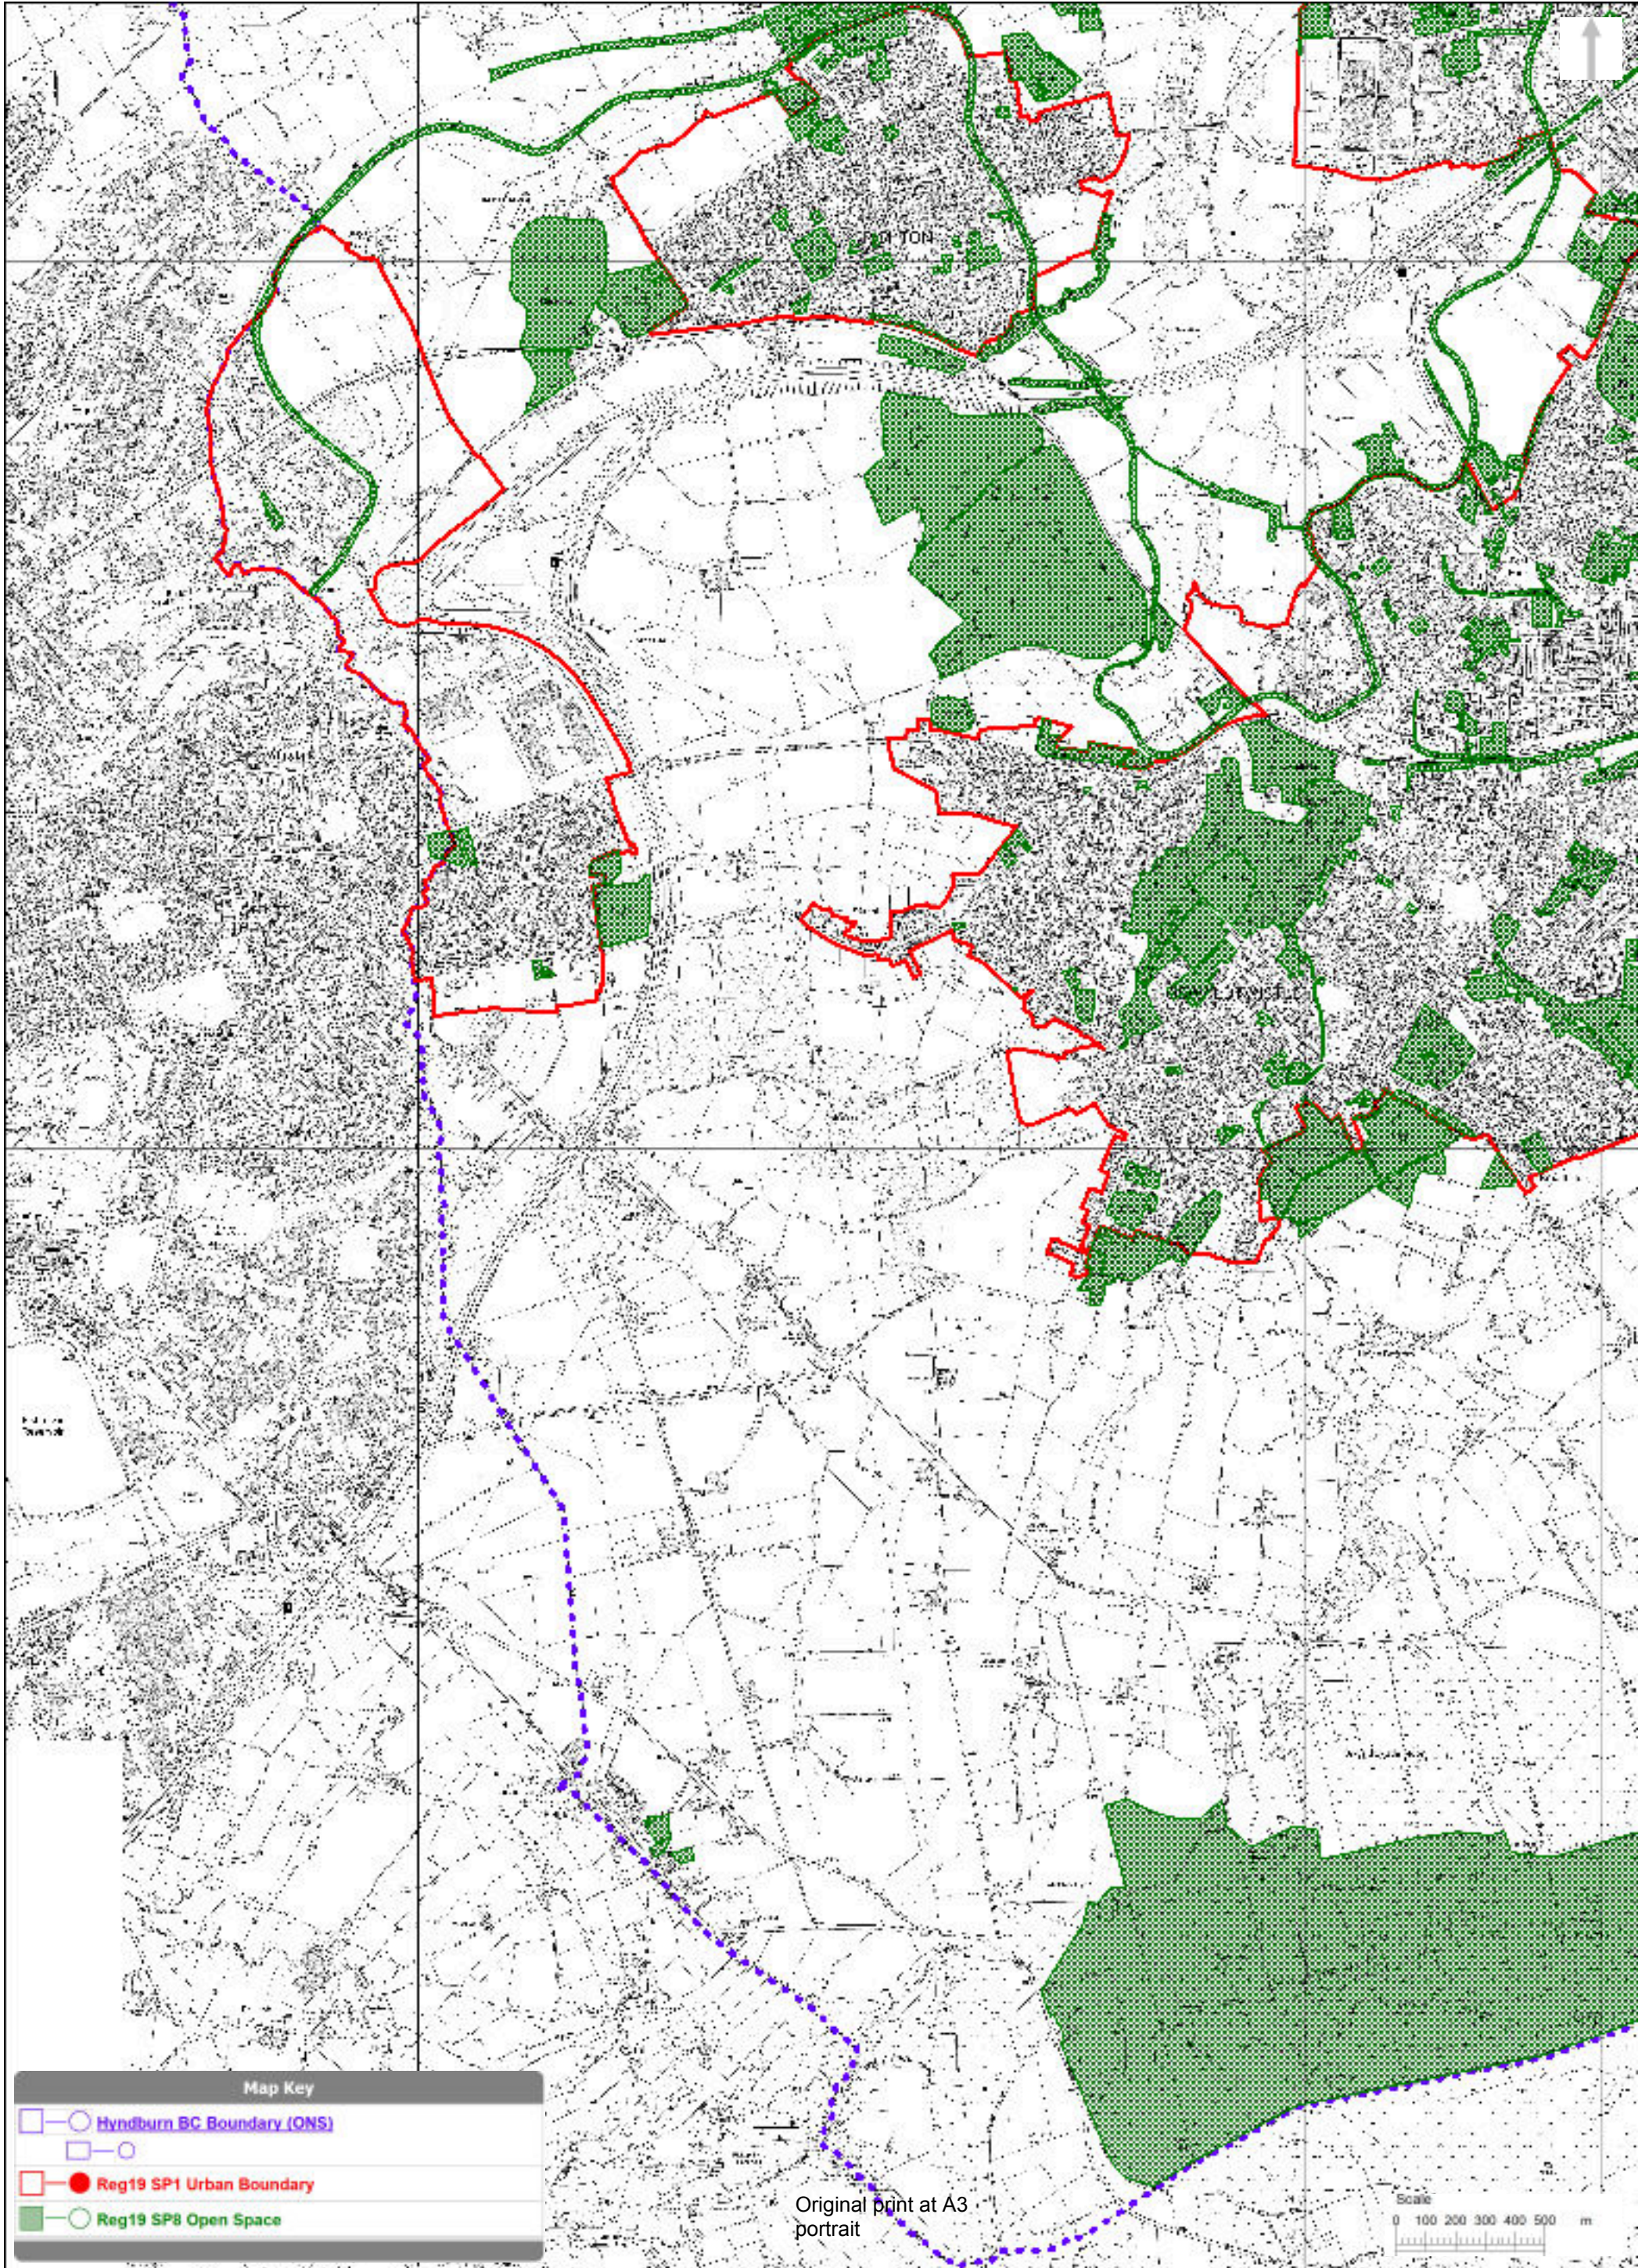

Original print at A3 portrait

Map Key

- Hyndburn BC Boundary (ONS)
- Hyndburn Borough Boundary (ONS)
- Reg19 SP1 Urban Boundary
- Reg19 SP8 Open Space

This map is reproduced from Ordnance Survey material with the permission of Ordnance Survey on behalf of Her Majesty's Stationary Office (C) Crown copyright. Unauthorised reproduction infringes Crown copyright and may lead to prosecution or civil proceedings.
Hyndburn Borough Council
OS Licence No. 100022321, 2022

Original at A3 landscape

Original print at A3 portrait

Map Key

- Hyndburn BC Boundary (ONS)
- Hyndburn Borough Boundary (ONS)
- Reg19 SP1 Urban Boundary
- Reg19 SP8 Open Space

This map is reproduced from Ordnance Survey material with the permission of Ordnance Survey on behalf of Her Majesty's Stationery Office (C) Crown copyright. Unauthorised reproduction infringes Crown copyright and may lead to prosecution or civil proceedings.
Hyndburn Borough Council
OS Licence No. 100022821, 2022

Original at A8 landscape

Map Key

- Hyndburn BC Boundary (ONS)
- Hyndburn Borough Boundary (ONS)
- Reg19 SP1 Urban Boundary
- Reg19 SP8 Open Space

This map is reproduced from Ordnance Survey material with the permission of Ordnance Survey on behalf of Her Majesty's Stationery Office. (C) Crown copyright. Unauthorised reproduction infringes Crown copyright and may lead to prosecution or civil proceedings.
 Hyndburn Borough Council
 OS Licence No. 10002321/2022