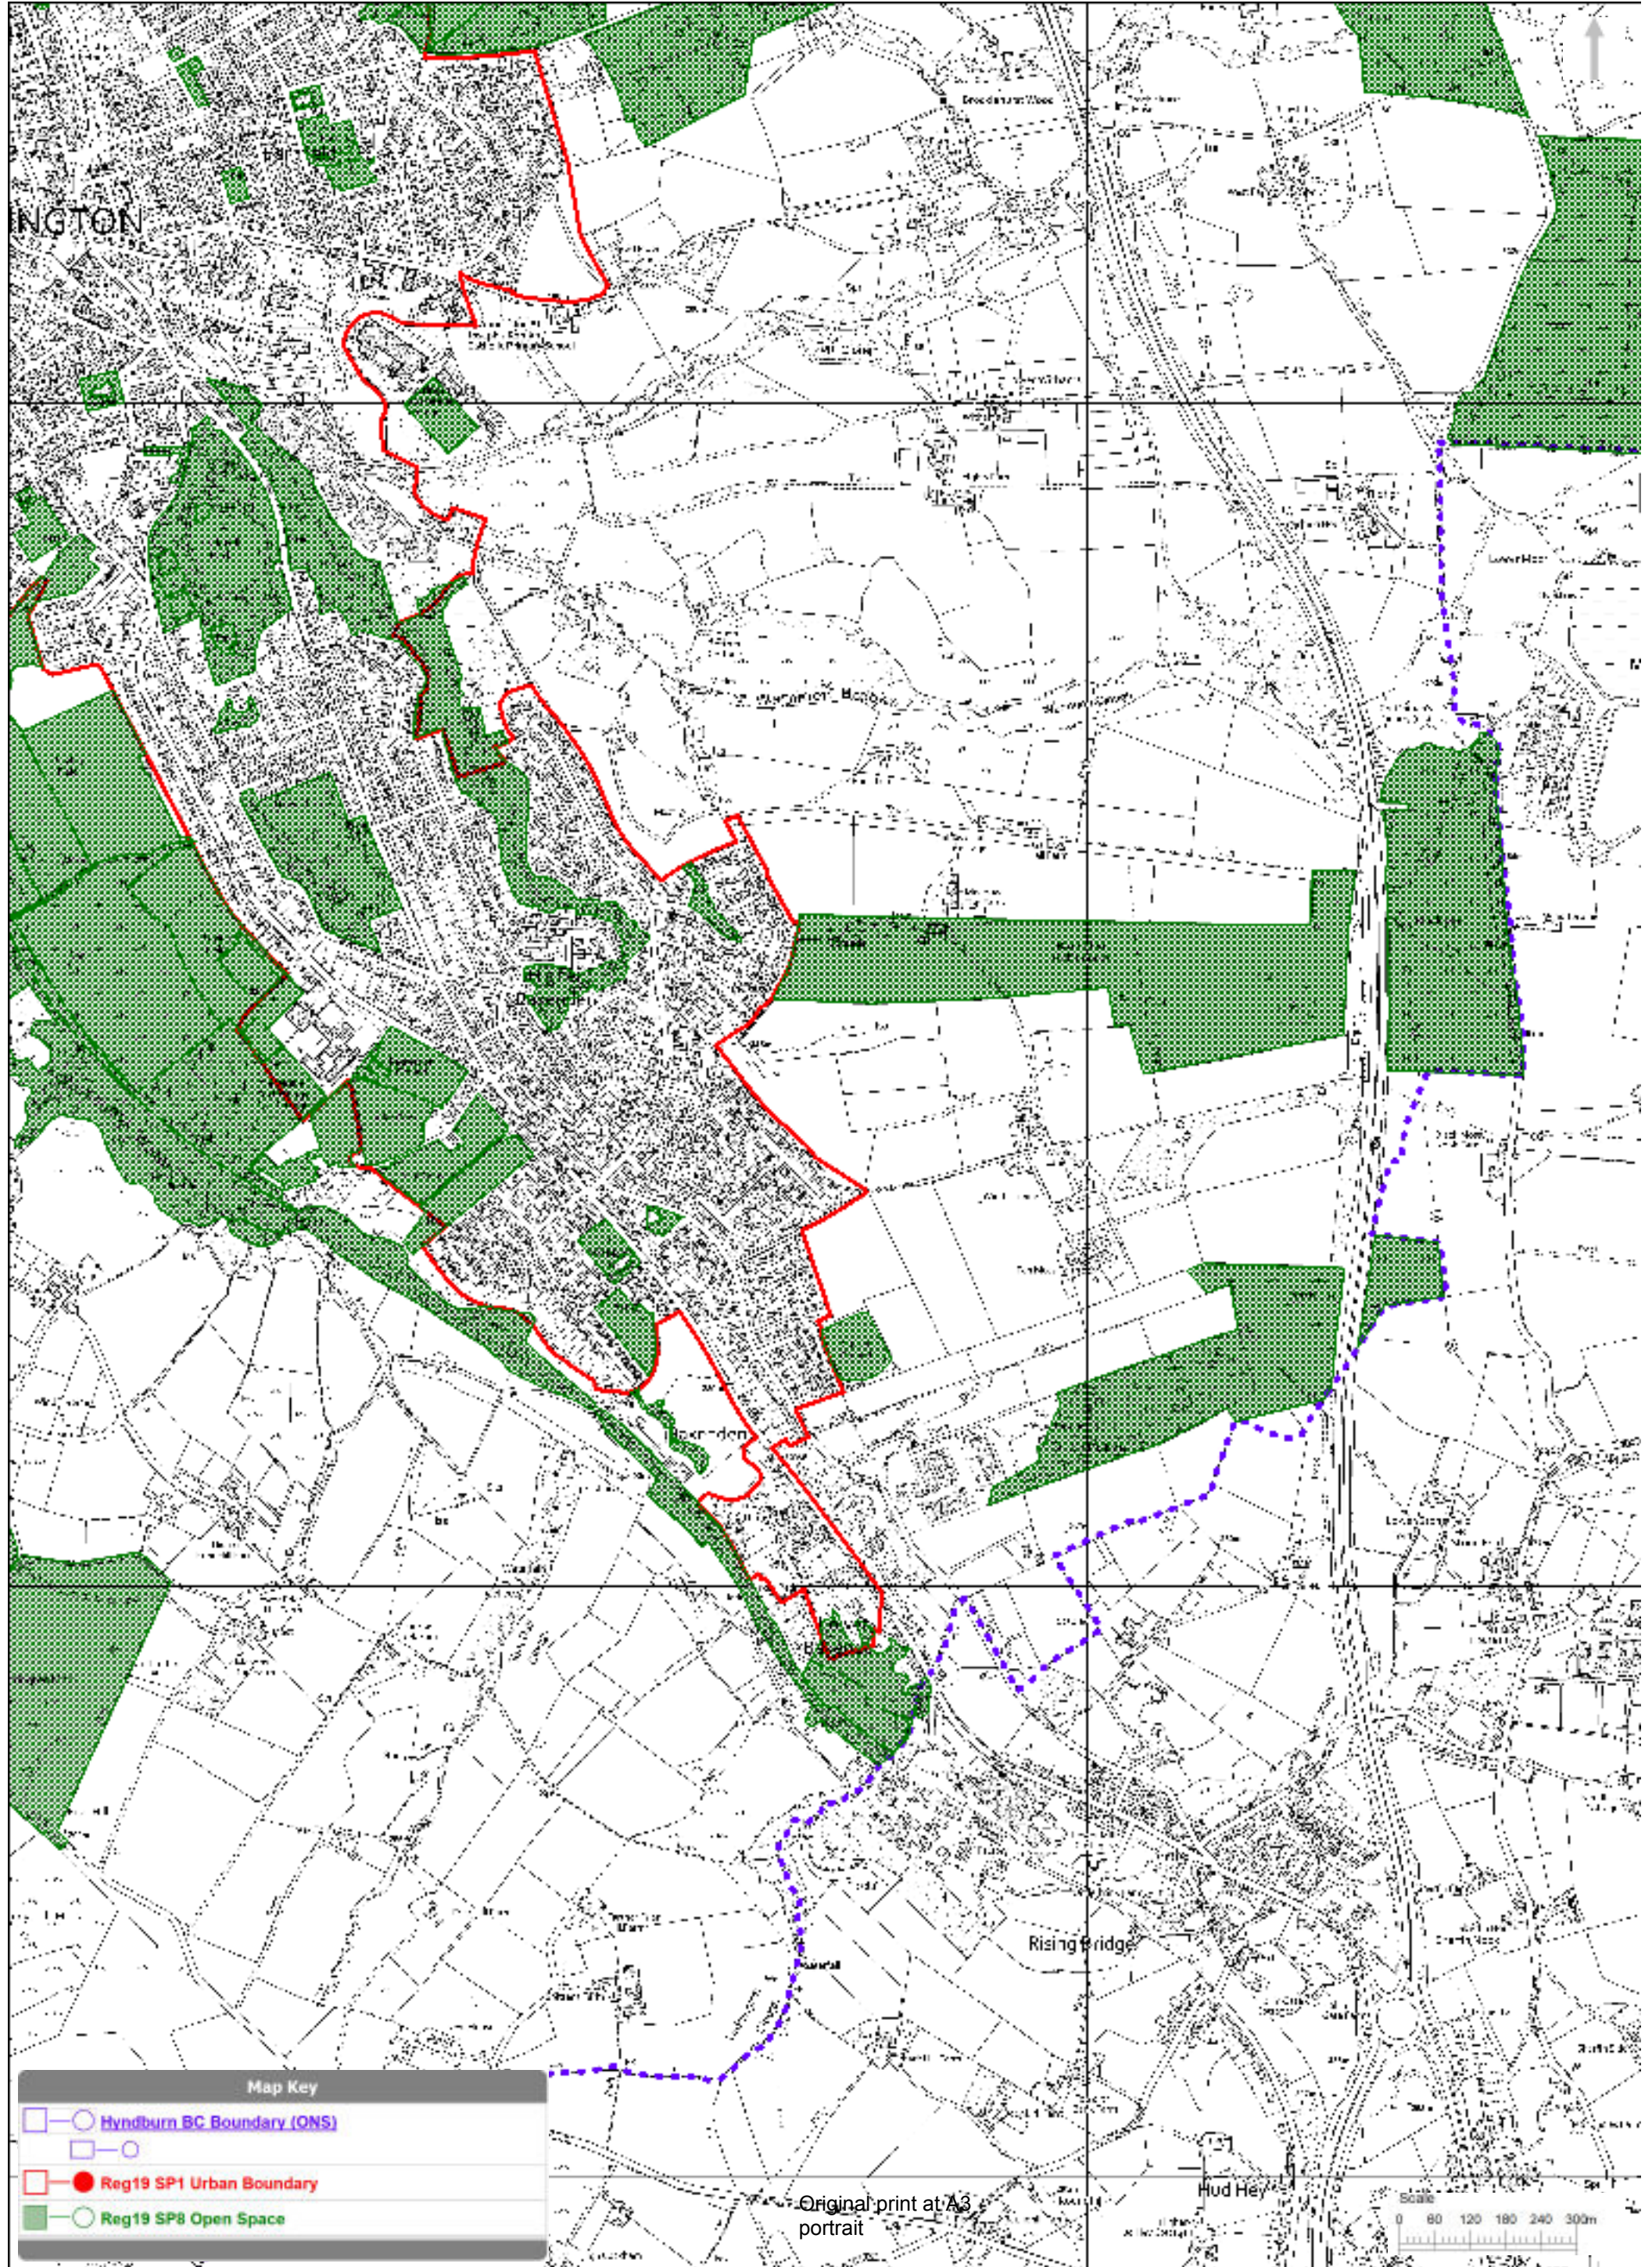

Original print at A3 portrait

Map Key

- Hyndburn BC Boundary (ONS)
- Hyndburn Borough Boundary (ONS)
- Reg19 SP1 Urban Boundary
- Reg19 SP8 Open Space

This map is reproduced from Ordnance Survey material with the permission of Ordnance Survey on behalf of Her Majesty's Stationary Office (C) Crown copyright. Unauthorised reproduction infringes Crown copyright and may lead to prosecution or civil proceedings.
Hyndburn Borough Council
OS Licence No. 100022321, 2022

Original at A3 landscape

Original print at A3 portrait

Map Key

- Hyndburn BC Boundary (ONS)
- Hyndburn Borough Boundary (ONS)
- Reg19 SP1 Urban Boundary
- Reg19 SP8 Open Space

This map is reproduced from Ordnance Survey material with the permission of Ordnance Survey on behalf of Her Majesty's Stationery Office (C) Crown copyright. Unauthorised reproduction infringes Crown copyright and may lead to prosecution or civil proceedings.
Hyndburn Borough Council
OS Licence No. 100022821, 2022

Original at A8 landscape

Map Key

- Hyndburn BC Boundary (ONS)
- Hyndburn Borough Boundary (ONS)
- Reg19 SP1 Urban Boundary
- Reg19 SP8 Open Space

This map is reproduced from Ordnance Survey material with the permission of Ordnance Survey on behalf of Her Majesty's Stationery Office. (C) Crown copyright. Unauthorised reproduction infringes Crown copyright and may lead to prosecution or civil proceedings.
 Hyndburn Borough Council
 OS Licence No. 10002321/2022

Original at A3 landscape

Original print at A3 portrait