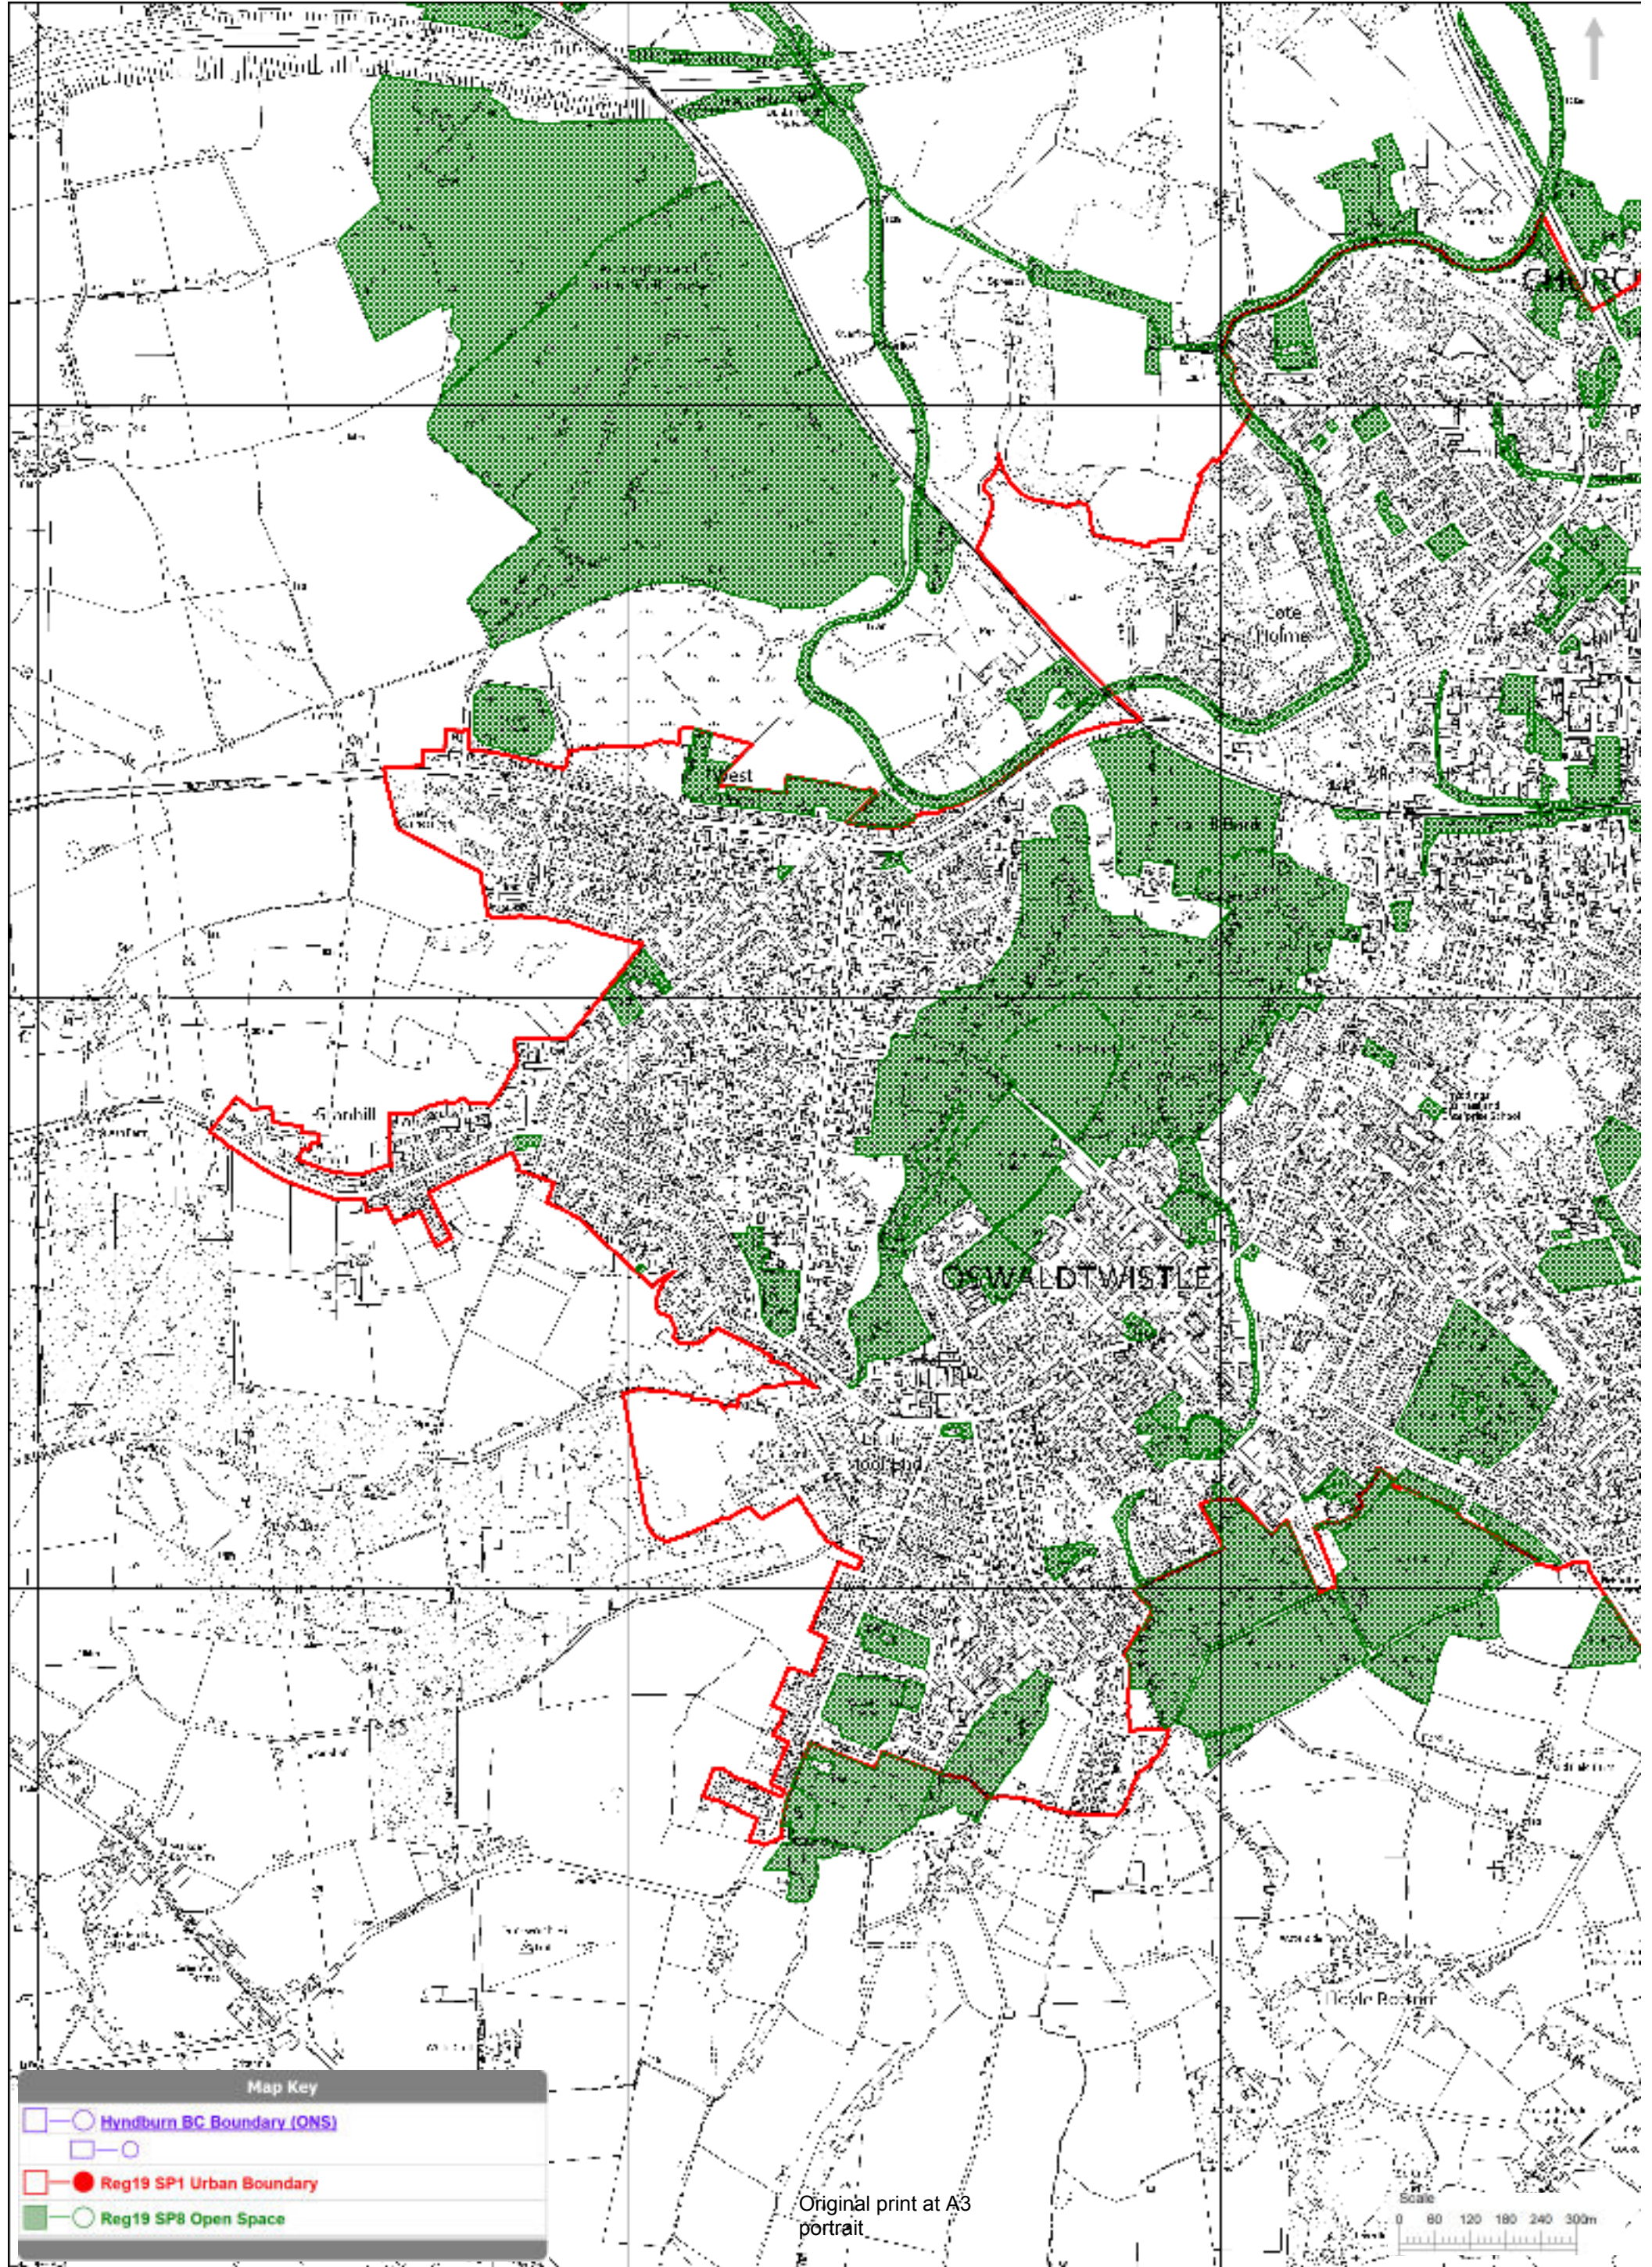

Original print at A3 portrait

Map Key

- Hyndburn BC Boundary (ONS)
- Hyndburn Borough Boundary (ONS)
- Reg19 SP1 Urban Boundary
- Reg19 SP8 Open Space

This map is reproduced from Ordnance Survey material with the permission of Ordnance Survey on behalf of Her Majesty's Stationary Office (C) Crown copyright. Unauthorised reproduction infringes Crown copyright and may lead to prosecution or civil proceedings.
Hyndburn Borough Council
OS Licence No. 100022321, 2022

Original at A3 landscape

Original print at A3 portrait

Map Key

- Hyndburn BC Boundary (ONS)
- Hyndburn Borough Boundary (ONS)
- Reg19 SP1 Urban Boundary
- Reg19 SP8 Open Space

This map is reproduced from Ordnance Survey material with the permission of Ordnance Survey on behalf of Her Majesty's Stationery Office (C) Crown copyright. Unauthorised reproduction infringes Crown copyright and may lead to prosecution or civil proceedings.
Hyndburn Borough Council
OS Licence No. 100022821, 2022

Original at A8 landscape

Map Key

- Hyndburn BC Boundary (ONS)
- Hyndburn Borough Boundary (ONS)
- Reg19 SP1 Urban Boundary
- Reg19 SP8 Open Space

This map is reproduced from Ordnance Survey material with the permission of Ordnance Survey on behalf of Her Majesty's Stationery Office. (C) Crown copyright. Unauthorised reproduction infringes Crown copyright and may lead to prosecution or civil proceedings.
 Hyndburn Borough Council
 OS Licence No. 10002321/2022

Original at A3 landscape

Original print at A3 portrait