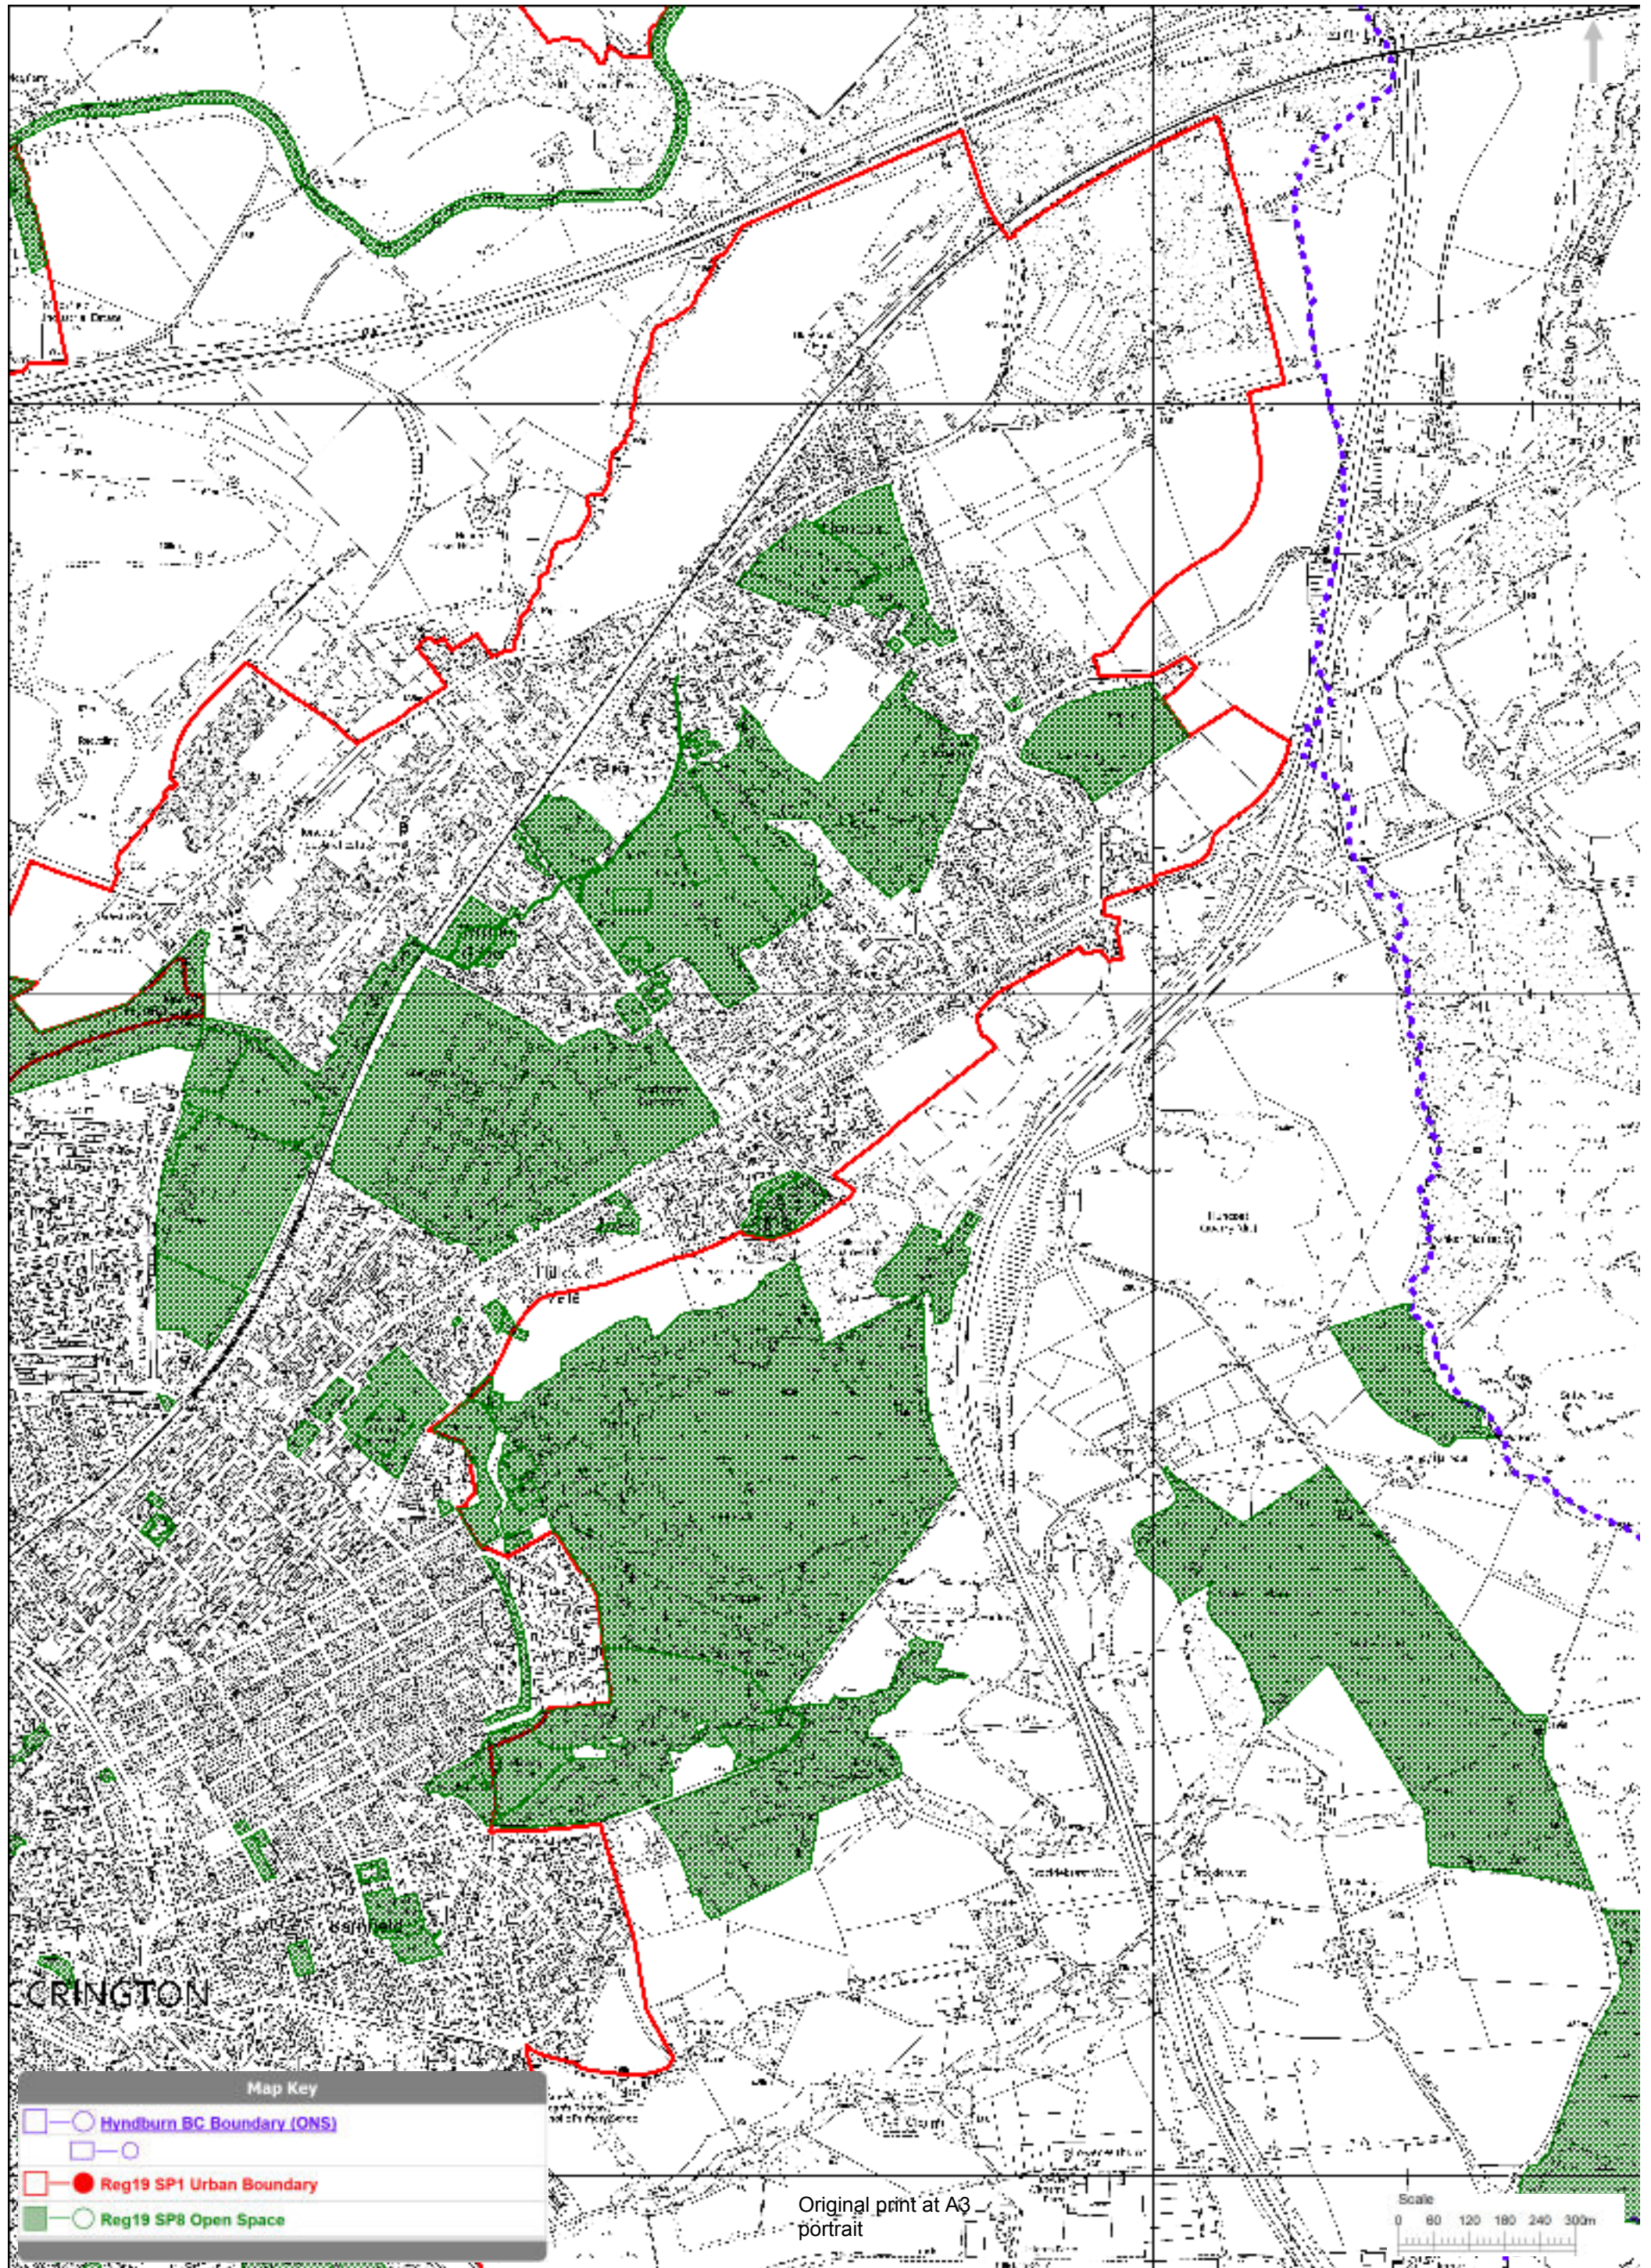

Original print at A3 portrait

Map Key

- Hyndburn BC Boundary (ONS)
- Hyndburn Borough Boundary (ONS)
- Reg19 SP1 Urban Boundary
- Reg19 SP8 Open Space

This map is reproduced from Ordnance Survey material with the permission of Ordnance Survey on behalf of Her Majesty's Stationary Office (C) Crown copyright. Unauthorised reproduction infringes Crown copyright and may lead to prosecution or civil proceedings.
Hyndburn Borough Council
OS Licence No. 100022321, 2022

Original at A3 landscape

Original print at A3 portrait

Map Key

- Hyndburn BC Boundary (ONS)
- Hyndburn Borough Boundary (ONS)
- Reg19 SP1 Urban Boundary
- Reg19 SP8 Open Space

This map is reproduced from Ordnance Survey material with the permission of Ordnance Survey on behalf of Her Majesty's Stationery Office (C) Crown copyright. Unauthorised reproduction infringes Crown copyright and may lead to prosecution or civil proceedings.
Hyndburn Borough Council
OS Licence No. 100022821, 2022

Original at A8 landscape

Map Key

- Hyndburn BC Boundary (ONS)
- Hyndburn Borough Boundary (ONS)
- Reg19 SP1 Urban Boundary
- Reg19 SP8 Open Space

This map is reproduced from Ordnance Survey material with the permission of Ordnance Survey on behalf of Her Majesty's Stationery Office. (C) Crown copyright. Unauthorised reproduction infringes Crown copyright and may lead to prosecution or civil proceedings.
 Hyndburn Borough Council
 OS Licence No. 10002321/2022