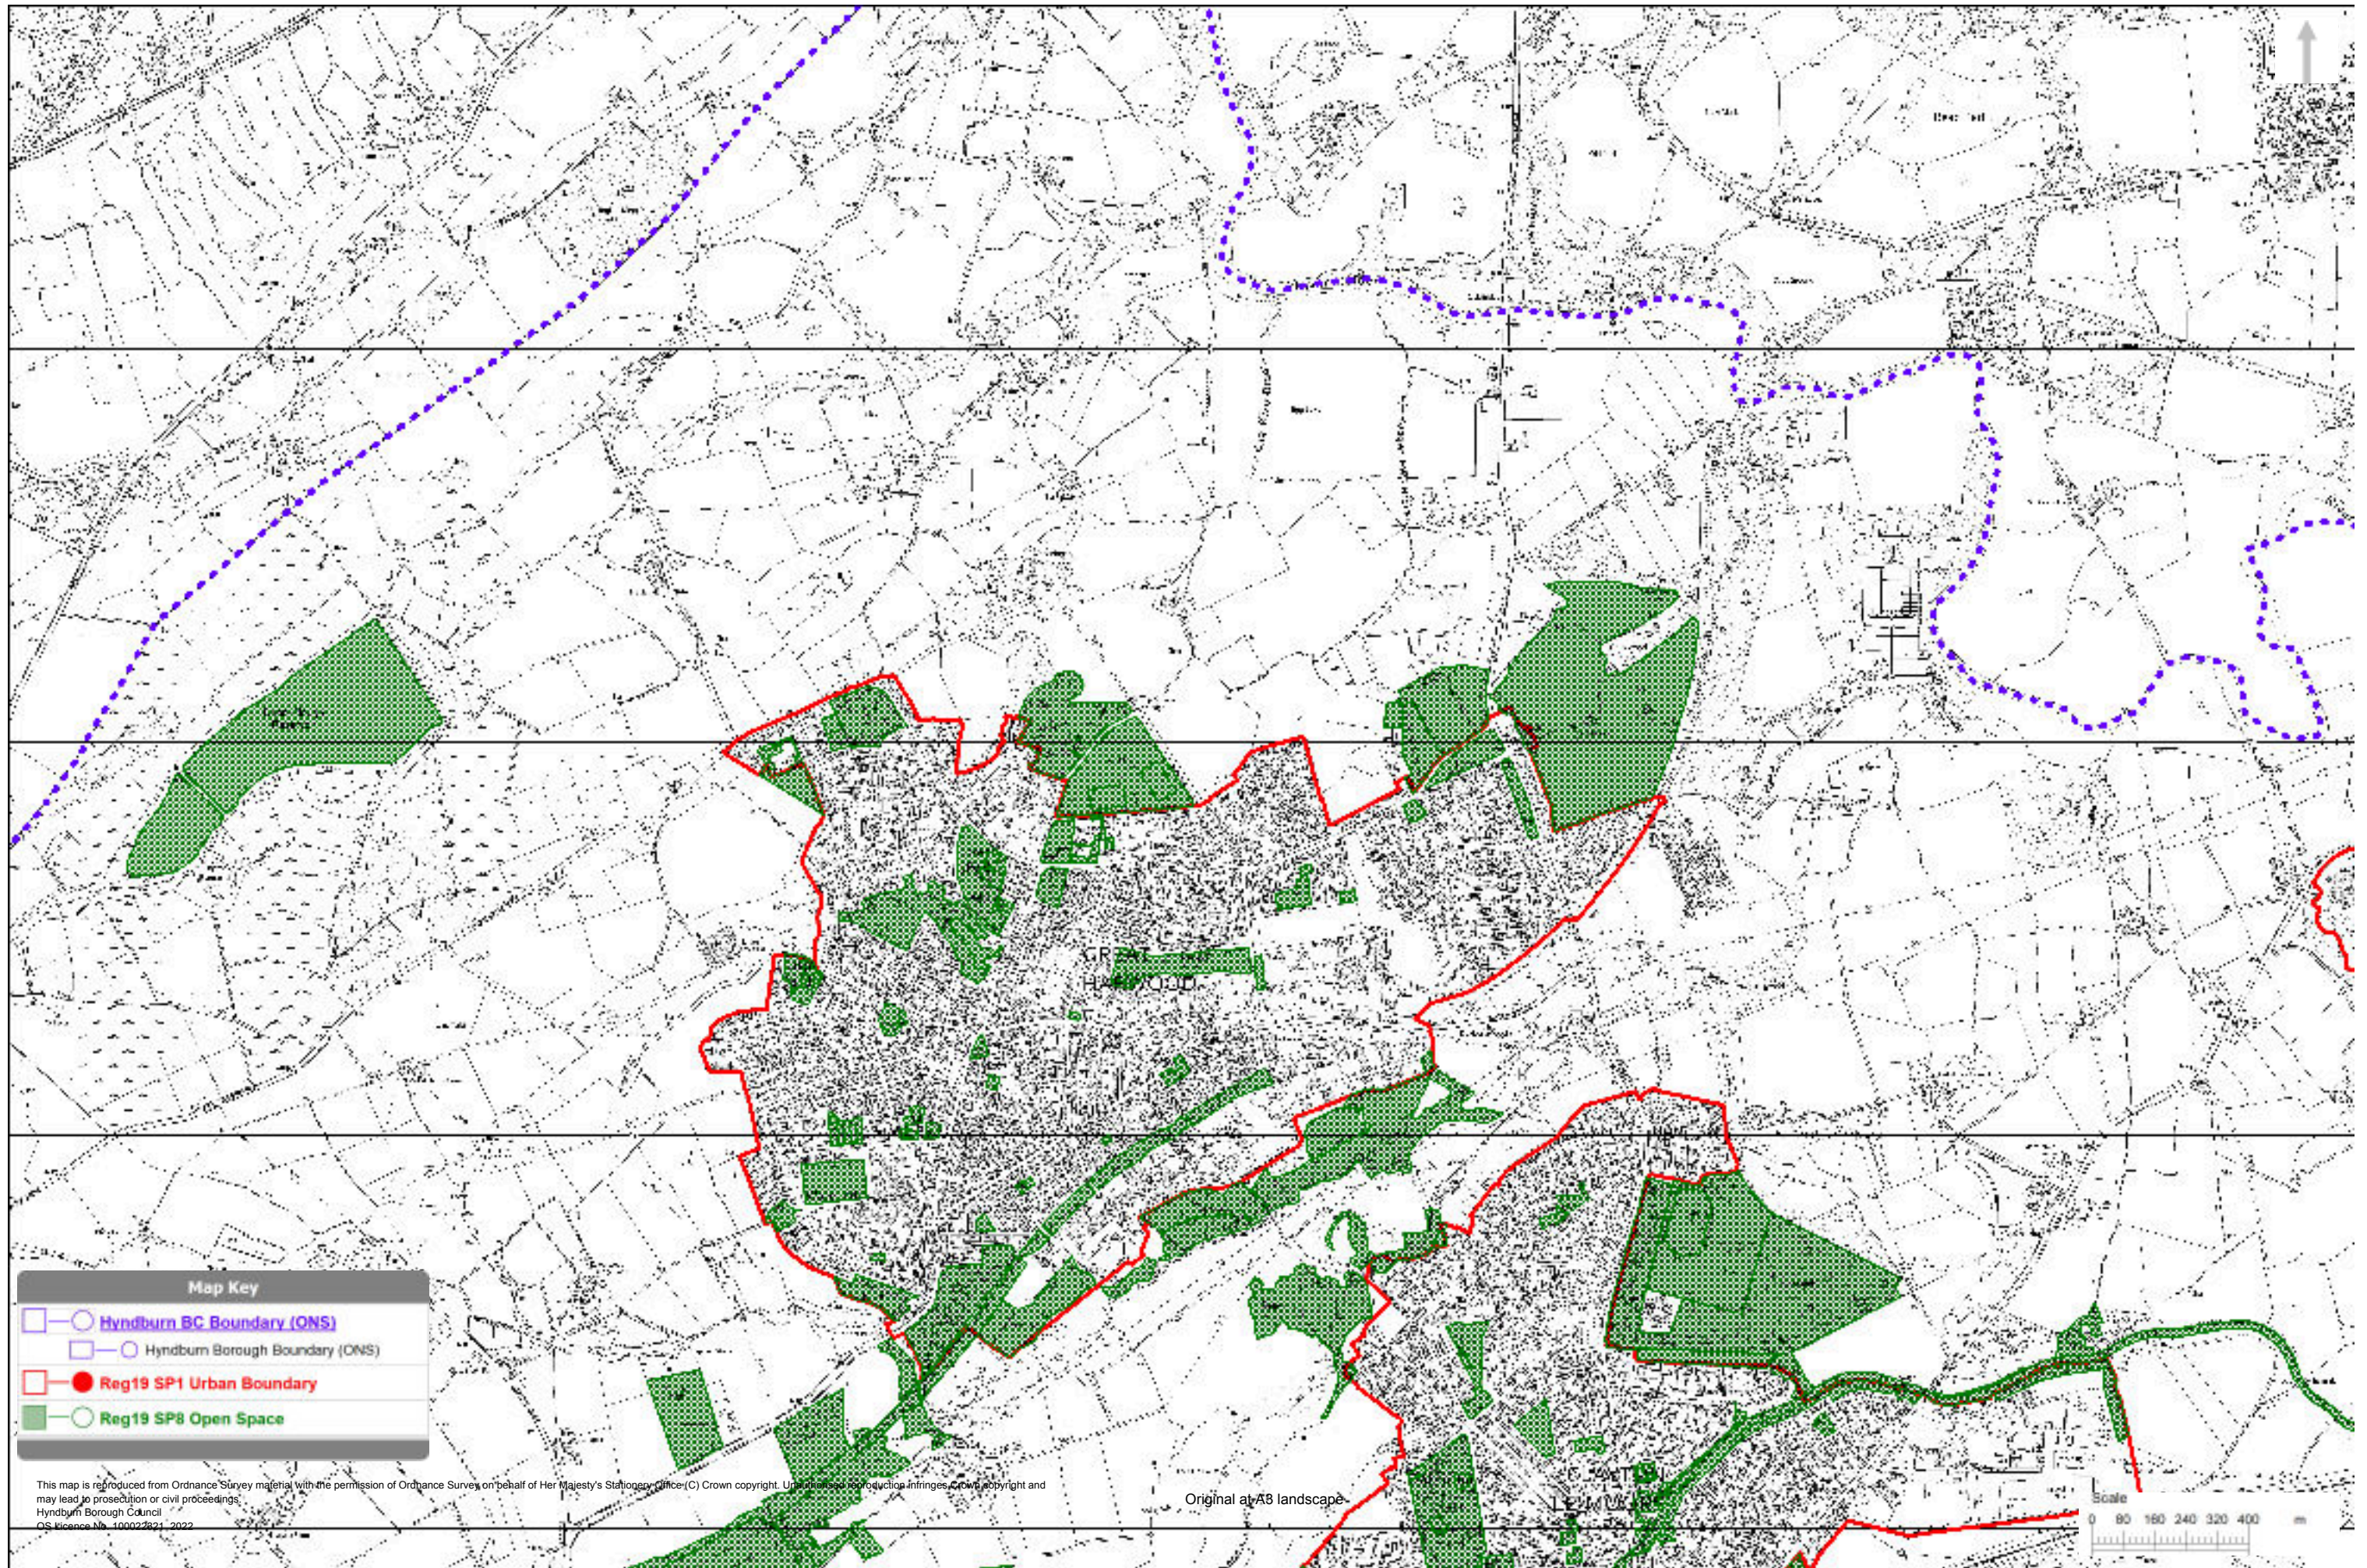

Original print at A3 portrait

Map Key

- Hyndburn BC Boundary (ONS)
- Hyndburn Borough Boundary (ONS)
- Reg19 SP1 Urban Boundary
- Reg19 SP8 Open Space

This map is reproduced from Ordnance Survey material with the permission of Ordnance Survey on behalf of Her Majesty's Stationary Office (C) Crown copyright. Unauthorised reproduction infringes Crown copyright and may lead to prosecution or civil proceedings.
Hyndburn Borough Council
OS Licence No. 100022321, 2022

Original at A3 landscape

Original print at A3 portrait

Map Key

- Hyndburn BC Boundary (ONS)
- Hyndburn Borough Boundary (ONS)
- Reg19 SP1 Urban Boundary
- Reg19 SP8 Open Space

This map is reproduced from Ordnance Survey material with the permission of Ordnance Survey on behalf of Her Majesty's Stationery Office (C) Crown copyright. Unauthorised reproduction infringes Crown copyright and may lead to prosecution or civil proceedings.
Hyndburn Borough Council
OS Licence No. 100022821, 2022

Original at A8 landscape

Map Key

- Hyndburn BC Boundary (ONS)
- Hyndburn Borough Boundary (ONS)
- Reg19 SP1 Urban Boundary
- Reg19 SP8 Open Space

This map is reproduced from Ordnance Survey material with the permission of Ordnance Survey on behalf of Her Majesty's Stationery Office. (C) Crown copyright. Unauthorised reproduction infringes Crown copyright and may lead to prosecution or civil proceedings.
 Hyndburn Borough Council
 OS Licence No. 10002321/2022