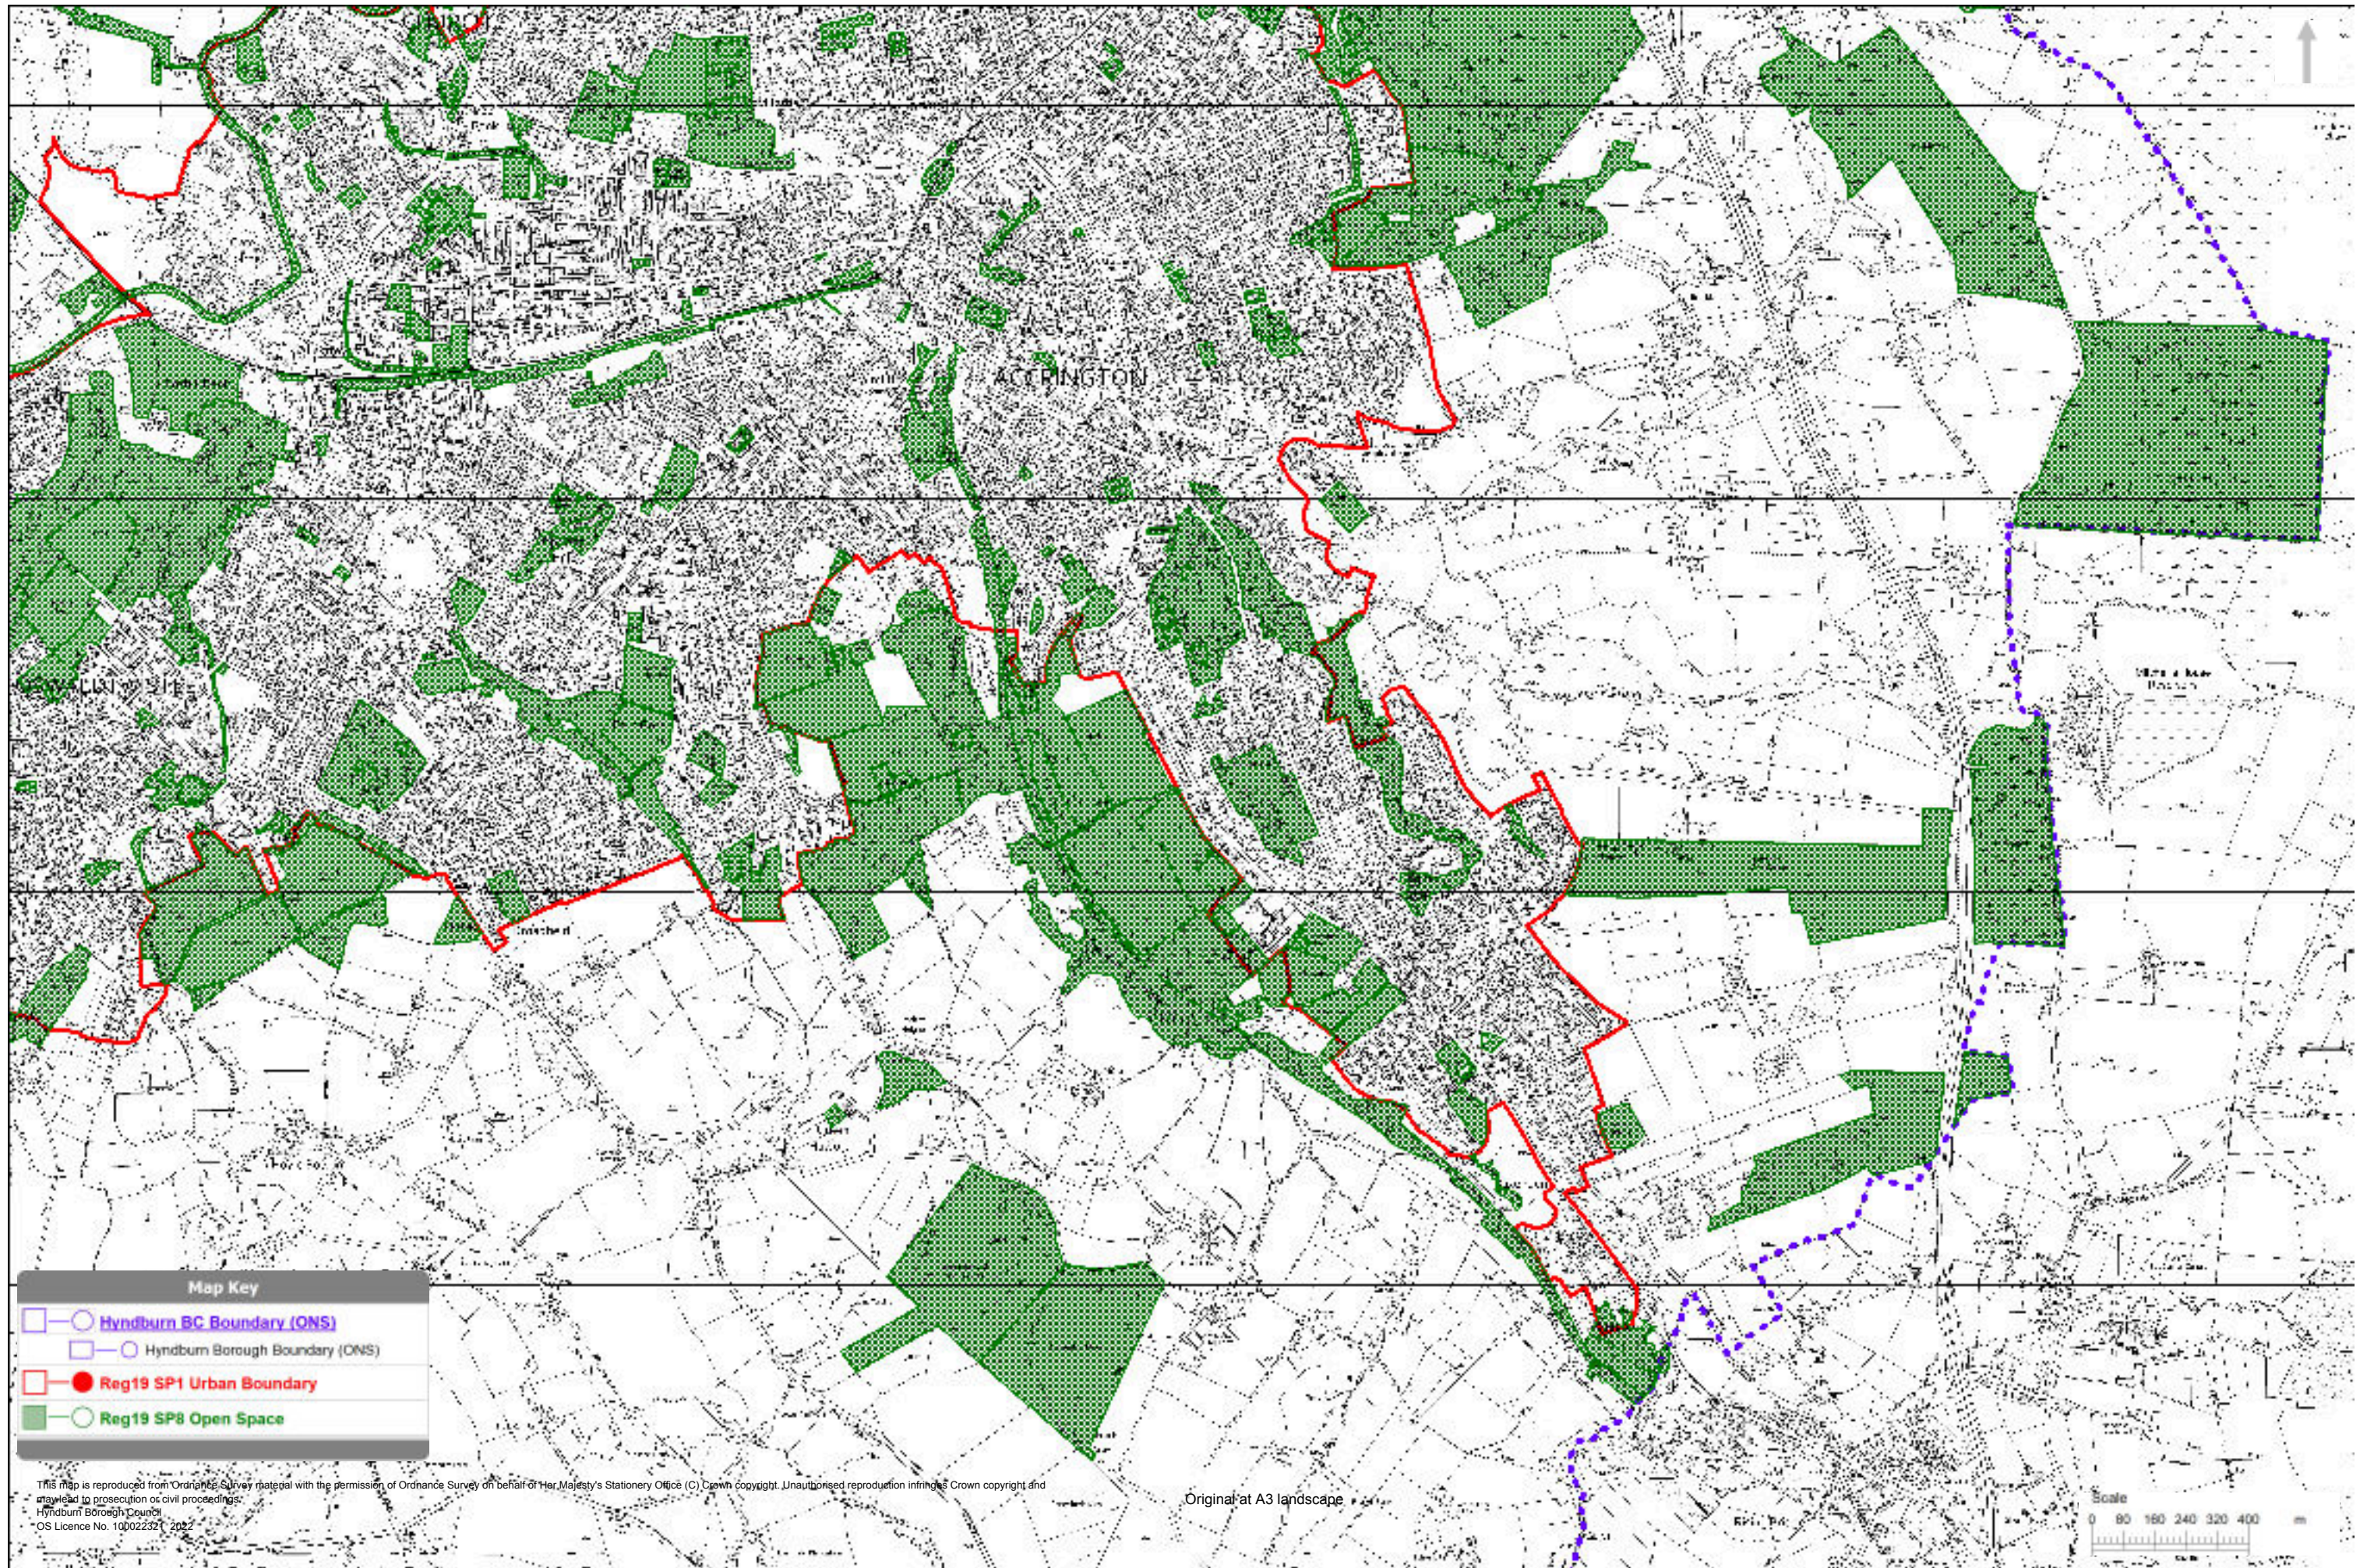

Original print at A3 portrait

Map Key

- Hyndburn BC Boundary (ONS)
- Hyndburn Borough Boundary (ONS)
- Reg19 SP1 Urban Boundary
- Reg19 SP8 Open Space

This map is reproduced from Ordnance Survey material with the permission of Ordnance Survey on behalf of Her Majesty's Stationary Office (C) Crown copyright. Unauthorised reproduction infringes Crown copyright and may lead to prosecution or civil proceedings.
Hyndburn Borough Council
OS Licence No. 100022321, 2022

Original at A3 landscape

Original print at A3 portrait

Map Key

- Hyndburn BC Boundary (ONS)
- Hyndburn Borough Boundary (ONS)
- Reg19 SP1 Urban Boundary
- Reg19 SP8 Open Space

This map is reproduced from Ordnance Survey material with the permission of Ordnance Survey on behalf of Her Majesty's Stationery Office (C) Crown copyright. Unauthorised reproduction infringes Crown copyright and may lead to prosecution or civil proceedings.
Hyndburn Borough Council
OS Licence No. 100022821, 2022

Original at A8 landscape

Map Key

- Hyndburn BC Boundary (ONS)
- Hyndburn Borough Boundary (ONS)
- Reg19 SP1 Urban Boundary
- Reg19 SP8 Open Space

This map is reproduced from Ordnance Survey material with the permission of Ordnance Survey on behalf of Her Majesty's Stationery Office. (C) Crown copyright. Unauthorised reproduction infringes Crown copyright and may lead to prosecution or civil proceedings.
 Hyndburn Borough Council
 OS Licence No. 10002321/2022