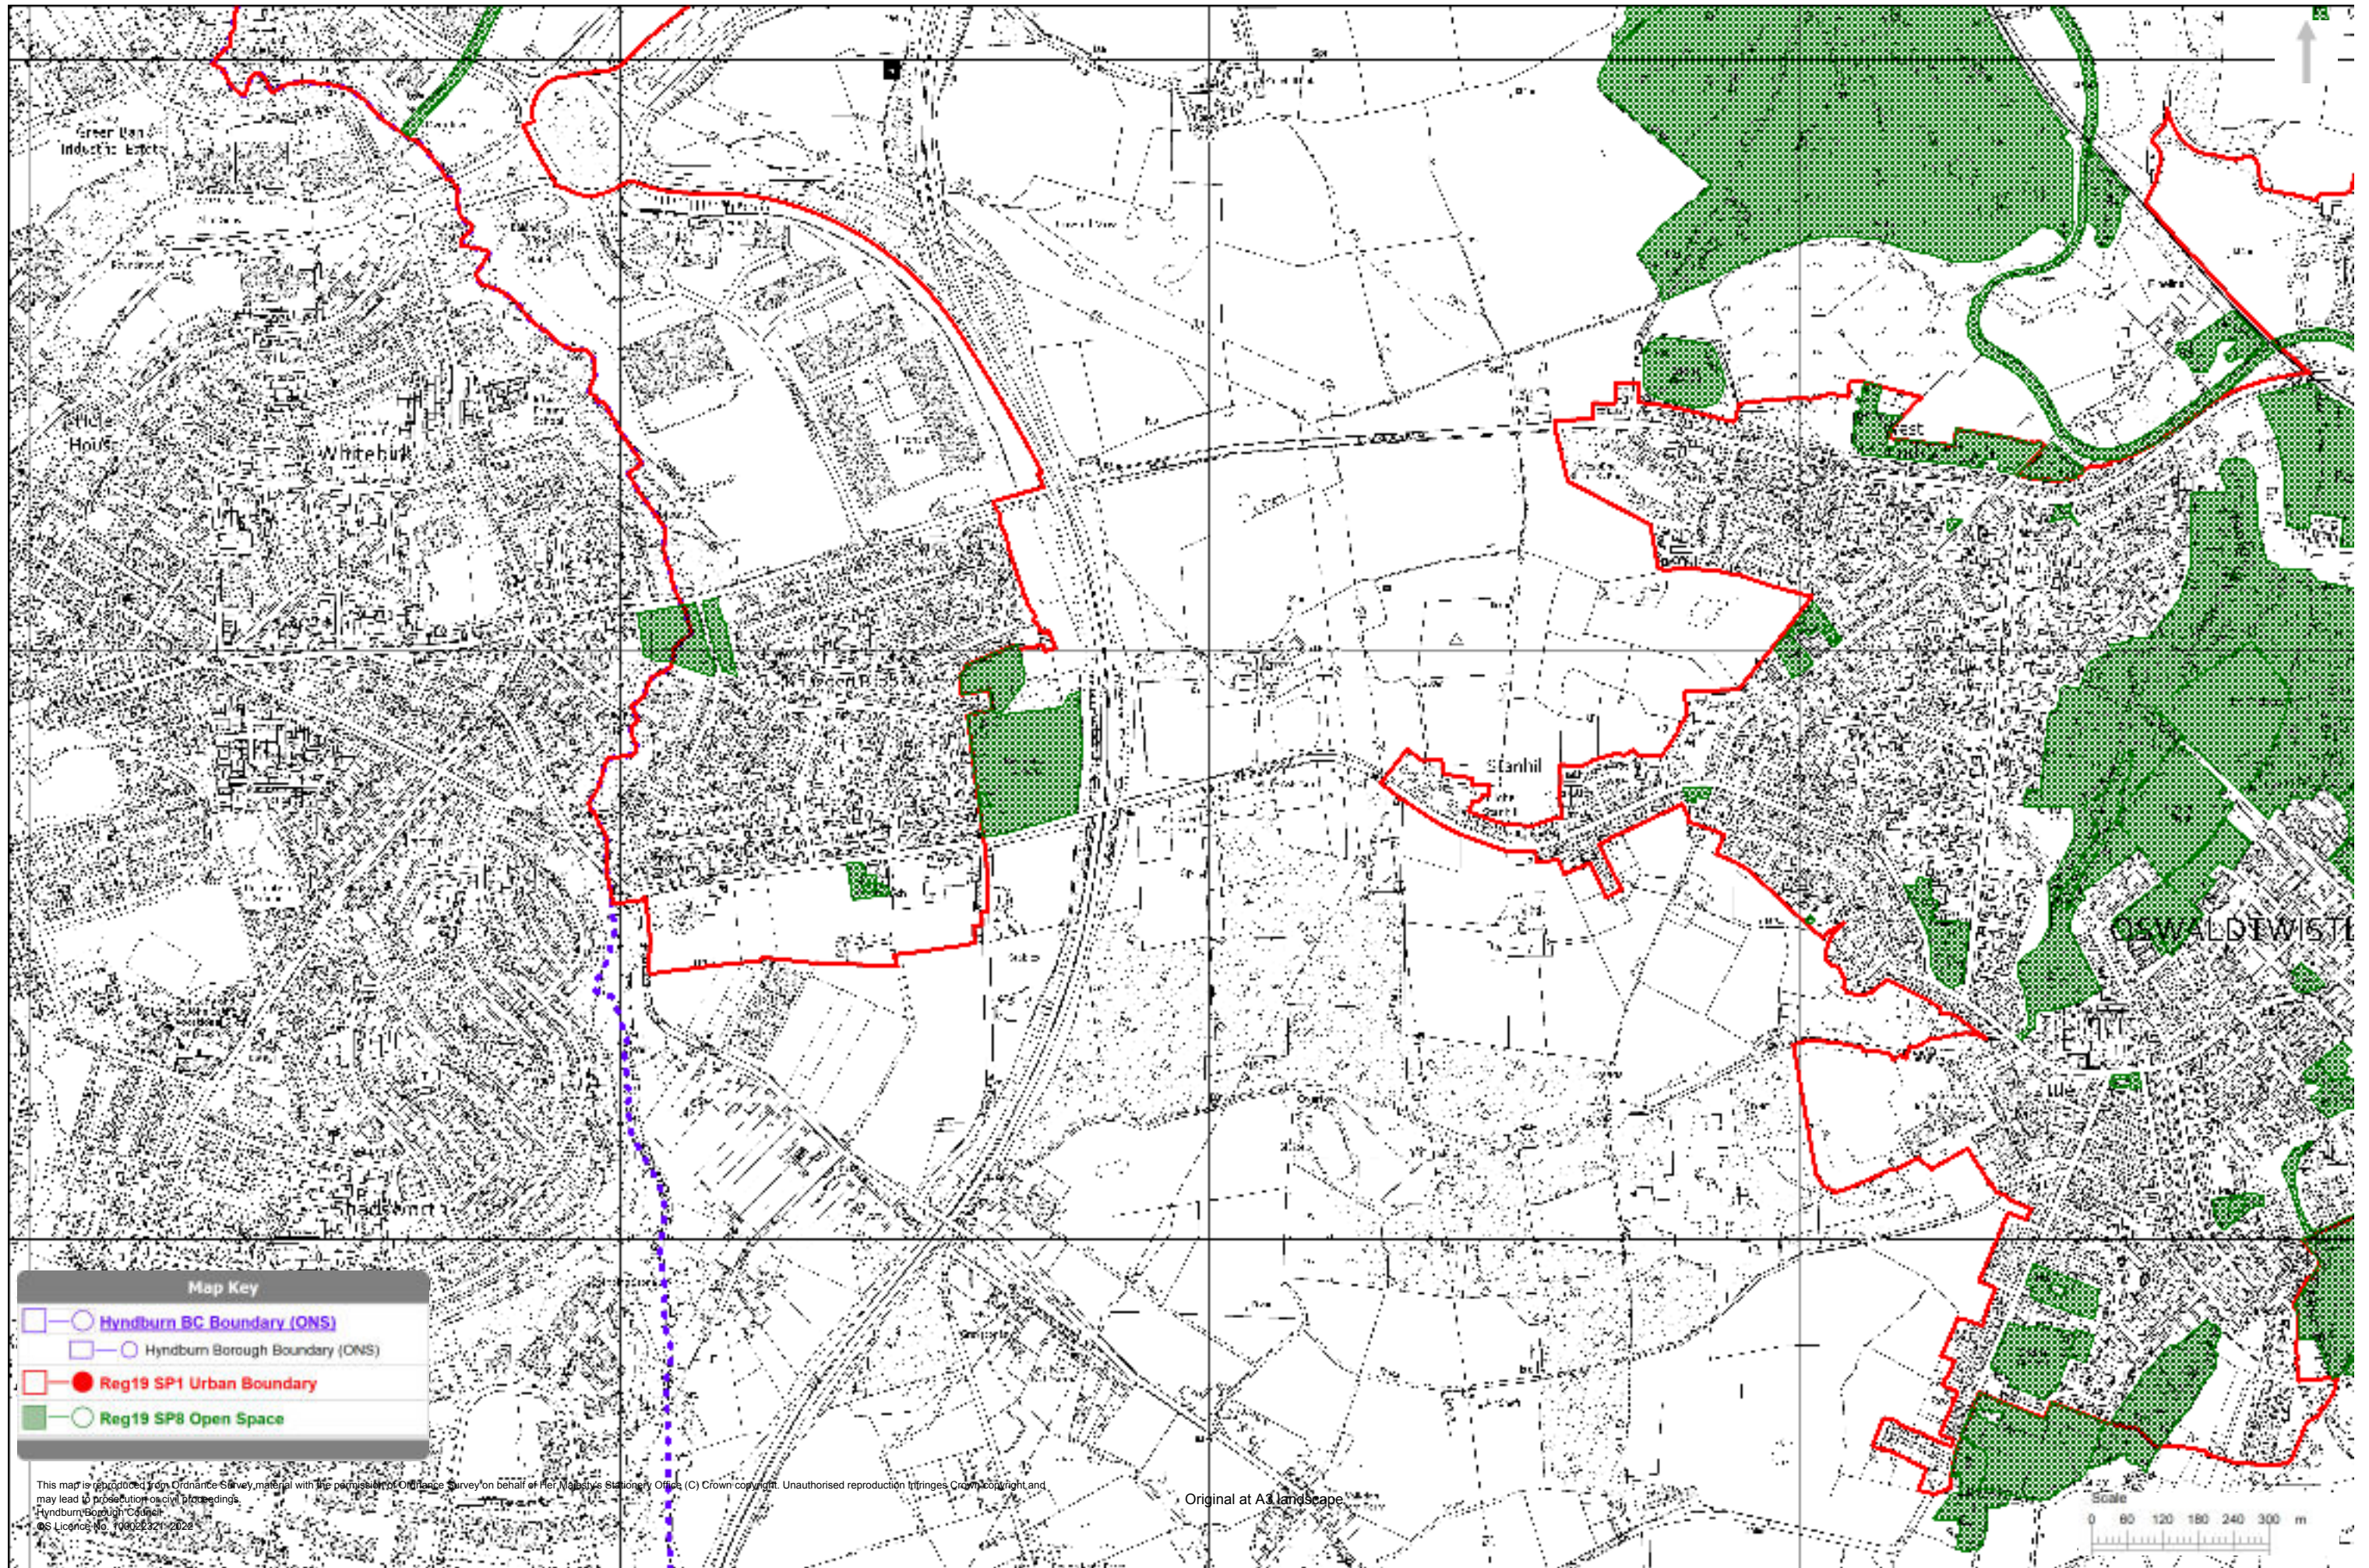

Original print at A3 portrait

Map Key

- Hyndburn BC Boundary (ONS)
- Hyndburn Borough Boundary (ONS)
- Reg19 SP1 Urban Boundary
- Reg19 SP8 Open Space

This map is reproduced from Ordnance Survey material with the permission of Ordnance Survey on behalf of Her Majesty's Stationary Office (C) Crown copyright. Unauthorised reproduction infringes Crown copyright and may lead to prosecution or civil proceedings.
Hyndburn Borough Council
OS Licence No. 100022321, 2022

Original at A3 landscape

Original print at A3 portrait

Map Key

- Hyndburn BC Boundary (ONS)
- Hyndburn Borough Boundary (ONS)
- Reg19 SP1 Urban Boundary
- Reg19 SP8 Open Space

This map is reproduced from Ordnance Survey material with the permission of Ordnance Survey on behalf of Her Majesty's Stationery Office (C) Crown copyright. Unauthorised reproduction infringes Crown copyright and may lead to prosecution or civil proceedings.
Hyndburn Borough Council
OS Licence No. 100022821, 2022

Original at A8 landscape

Map Key

- Hyndburn BC Boundary (ONS)
- Hyndburn Borough Boundary (ONS)
- Reg19 SP1 Urban Boundary
- Reg19 SP8 Open Space

This map is reproduced from Ordnance Survey material with the permission of Ordnance Survey on behalf of Her Majesty's Stationery Office. (C) Crown copyright. Unauthorised reproduction infringes Crown copyright and may lead to prosecution or civil proceedings.
 Hyndburn Borough Council
 OS Licence No. 10002321/2022