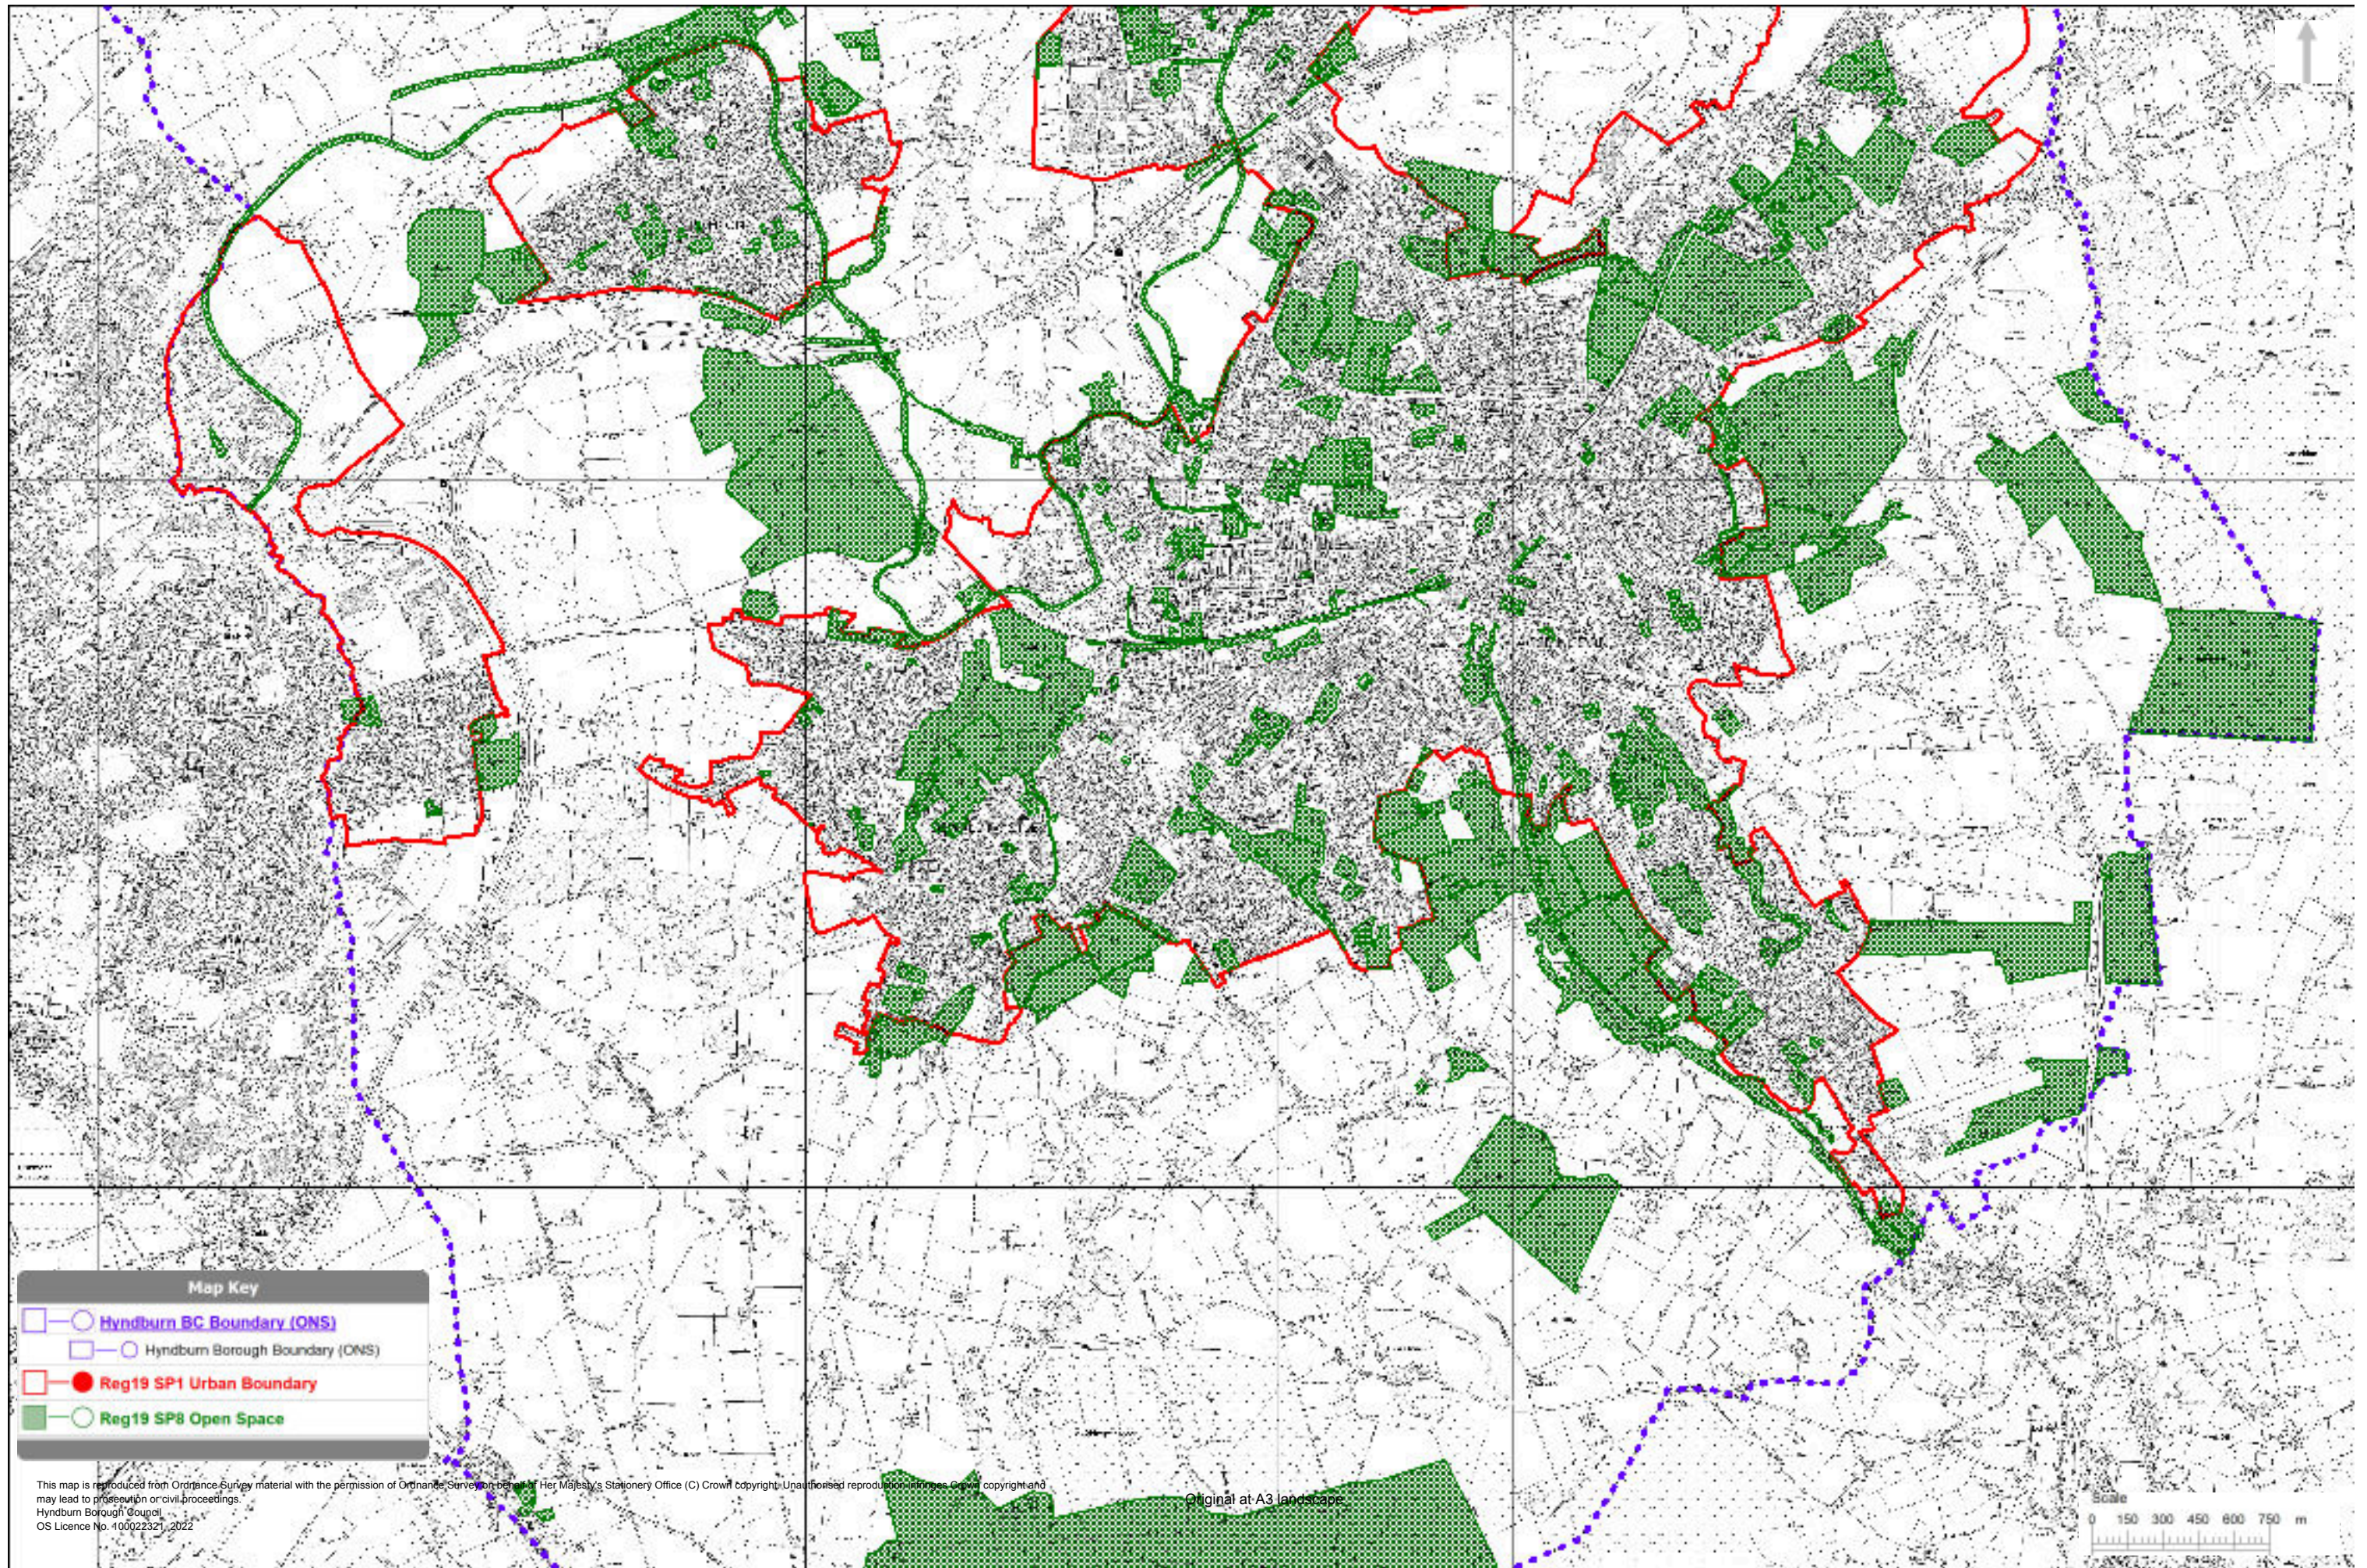

Original print at A3 portrait

Map Key

- Hyndburn BC Boundary (ONS)
- Hyndburn Borough Boundary (ONS)
- Reg19 SP1 Urban Boundary
- Reg19 SP8 Open Space

This map is reproduced from Ordnance Survey material with the permission of Ordnance Survey on behalf of Her Majesty's Stationary Office (C) Crown copyright. Unauthorised reproduction infringes Crown copyright and may lead to prosecution or civil proceedings.
Hyndburn Borough Council
OS Licence No. 100022321, 2022

Original at A3 landscape

Original print at A3 portrait

Map Key

- Hyndburn BC Boundary (ONS)
- Hyndburn Borough Boundary (ONS)
- Reg19 SP1 Urban Boundary
- Reg19 SP8 Open Space

This map is reproduced from Ordnance Survey material with the permission of Ordnance Survey on behalf of Her Majesty's Stationery Office (C) Crown copyright. Unauthorised reproduction infringes Crown copyright and may lead to prosecution or civil proceedings.
Hyndburn Borough Council
OS Licence No. 100022821, 2022

Original at A8 landscape

Map Key

- Hyndburn BC Boundary (ONS)
- Hyndburn Borough Boundary (ONS)
- Reg19 SP1 Urban Boundary
- Reg19 SP8 Open Space

This map is reproduced from Ordnance Survey material with the permission of Ordnance Survey on behalf of Her Majesty's Stationery Office. (C) Crown copyright. Unauthorised reproduction infringes Crown copyright and may lead to prosecution or civil proceedings.
 Hyndburn Borough Council
 OS Licence No. 10002321/2022